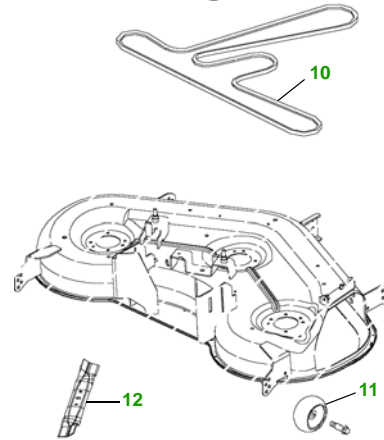

MAINTENANCE REMINDER SHEET

145 with 48" Edge Deck

Lawn Tractor

Tractor S/N

48" Edge Deck

Deck S/N

Key	Part No.	Description
1	AM125424	OIL FILTER
	GY20577	OIL FILTER (PACKAGE)
2	AM116304	FUEL FILTER - IN-LINE
	GY20709	FUEL FILTER (PACKAGE)
3	GY20575	AIR CLEANER KIT (PACKAGE)
4	GY20680	KEY (PACKAGE)
	GY20074	IGNITION SWITCH
5	TY23017	BATTERY

Key	Part No.	Description
6	GX20006	BELT - TRACTION DRIVE
7	M78543	SPARK PLUG
8	AD2062R	HEADLIGHT BULB
9	GX22166	FUEL CAP
10	GX21833	BELT (PACKAGE)
11	GX10168	GAGE WHEEL
12	GX21784	BLADE (3 REQUIRED)
	GY20852	BLADE - (PKG) (PACKAGED QTY - 3 BLADES)