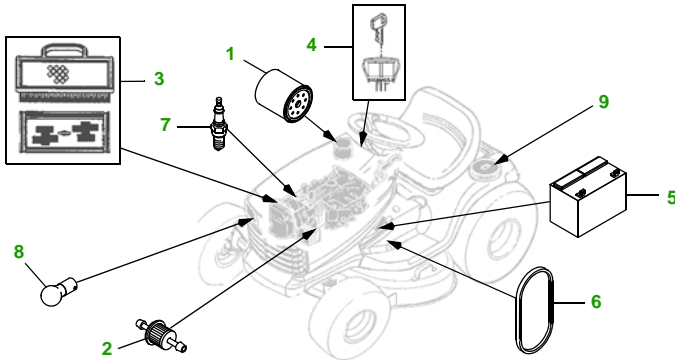

MAINTENANCE REMINDER SHEET

145 with 48" Edge Deck

Lawn Tractor

Tractor S/N

48" Edge Deck

Deck S/N

Key	Part No.	Description
1	AM125424	OIL FILTER
	GY20577	OIL FILTER (PACKAGE)
2	AM116304	FUEL FILTER - IN-LINE
	GY20709	FUEL FILTER (PACKAGE)
3	GY20575	AIR CLEANER KIT (PACKAGE)
4	GY20680	KEY (PACKAGE)
	GY20074	IGNITION SWITCH
5	TY23017	BATTERY

Key	Part No.	Description
6	GX20006	BELT - TRACTION DRIVE
7	M78543	SPARK PLUG
8	AD2062R	HEADLIGHT BULB
9	GX22166	FUEL CAP
10	GX21833	BELT (PACKAGE)
11	GX10168	GAGE WHEEL
12	GX21784	BLADE (3 REQUIRED)
	GY20852	BLADE - (PKG) (PACKAGED QTY - 3 BLADES)