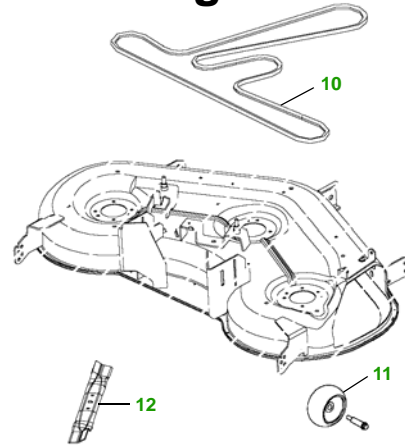

MAINTENANCE REMINDER SHEET

190C with 54" Edge Deck

Lawn Tractor

Tractor S/N

54" Edge Deck

Deck S/N

Key	Part No.	Description
1	AM125424	OIL FILTER
	GY20577	OIL FILTER (PACKAGE)
2	AM116304	FUEL FILTER - IN-LINE
	GY20709	FUEL FILTER (PACKAGE)
3	GY20575	AIR CLEANER KIT (PACKAGE)
4	GY20680	KEY (PACKAGE)
	GY20074	IGNITION SWITCH
5	TY23017	BATTERY

Key	Part No.	Description
6	GX21986	BELT - TRACTION DRIVE
7	M78543	SPARK PLUG
8	AD2062R	HEADLIGHT BULB
9	GX22166	FUEL CAP
10	GX21395	BELT
11	GX10168	GAGE WHEEL
12	GY20679	BLADE - (PKG) (PACKAGED QTY - 3 BLADES)