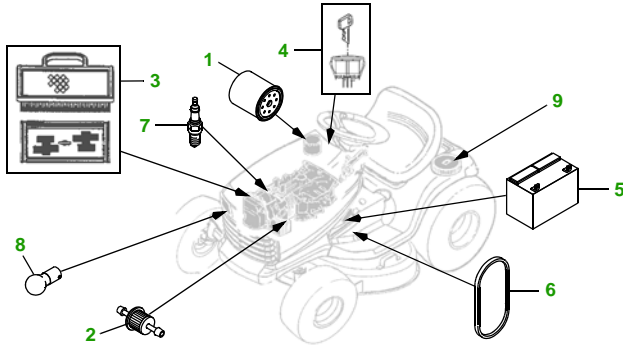

MAINTENANCE REMINDER SHEET

190C with 54" Edge Deck

Lawn Tractor

Tractor S/N

54" Edge Deck

Deck S/N

Key	Part No.	Description
1	AM125424	OIL FILTER
	GY20577	OIL FILTER (PACKAGE)
2	AM116304	FUEL FILTER - IN-LINE
	GY20709	FUEL FILTER (PACKAGE)
3	GY20575	AIR CLEANER KIT (PACKAGE)
4	GY20680	KEY (PACKAGE)
	GY20074	IGNITION SWITCH
5	TY23017	BATTERY

Key	Part No.	Description
6	GX21986	BELT - TRACTION DRIVE
7	M78543	SPARK PLUG
8	AD2062R	HEADLIGHT BULB
9	GX22166	FUEL CAP
10	GX21395	BELT
11	GX10168	GAGE WHEEL
12	GY20679	BLADE - (PKG) (PACKAGED QTY - 3 BLADES)