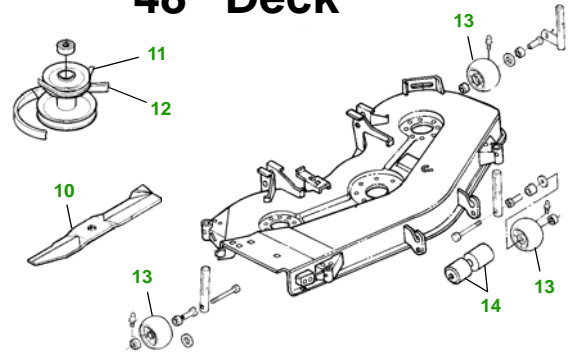

48" Deck

Deck S/N

Key	Part No.	Description
1	AM101207	ENGINE OIL FILTER
2	AM116304	FUEL FILTER IN-LINE
3	AM39653	TRANSAXLE OIL FILTER
4	HE1401496	FOAM AIR FILTER ELEMENT
	HE1402628	PAPER AIR FILTER ELEMENT
5	AM132420	SPARK PLUG
6	M40718	KEY
	AM38227	IGNITION SWITCH
7	TY6192	BATTERY (DRY)
8	AD2062R	HEADLIGHT BULB

Key	Part No.	Description
9	AR62407	TAIL LIGHT BULB
10	M115495	BLADE - STANDARD
	M135589	BLADE - HIGH LIFT
	M113517	BLADE - MULCHING
11	M82718	BELT - PRIMARY (S/N —285000)
	M119872	BELT - PRIMARY (S/N 285001—)
12	M119685	BELT - SECONDARY
13	M111489	GAGE WHEEL- FRONT
	AM115488	GAGE WHEEL- REAR
14	M113955	ROLLER

Service Recommendations

"As Needed" Parts

Qty	Part No	Item	Qty or Capacity	Change Interval in Hours
10	AM101207	Oil Filter	1	Every 25 hours
2	TY22072	2 1/2 Gal Torq Gard® SAE 30 Engine Oil	1.6 qt	Every 25 hours
2	AM39653	Transaxle Oil Filter	1	50/200
2	TY22000	1 Gal JD Low Viscosity Hygard	5.0 qt	200
1	AM116304	Fuel Filter	1	200
2	TY6333	JD Moly High Temp Grease		As Needed

Qty	Part No	Item
1	HE1401496	Air Filter - Foam
1	HE1402628	Air Filter - Paper
2	AM132420	Spark Plug
3	M115495	Blade - Standard
3	M135589	Blade - High Lift
3	M113517	Blade - Mulching
1	M82718	Belt - Primary (S/N —285000)
1	M119872	Belt - Primary (S/N 285001—)
1	M119685	Belt - Secondary
1	M40718	Key
1	AM39206	Fuel Cap and Gauge
1	TY130907	Mower Deck Leveling Gauge
1	TY26183	Grease Gun

FOR ON-LINE PARTS ASSISTANCE:

• www.deere.com

- Click on **Residential**
- Click on **Parts** to:
- Click on...

- **View Parts Catalogs** to look-up part numbers
- **JDParts** to order parts on-line from your dealer
- **Valuable Parts Coupons** for discounts at your dealer
- **Coolants, Oils & Lubricants** to learn about our quality fluids
- **Replacement Parts - The Quality Story** tells you 'why' John Deere branded parts are superior

FOR ON-LINE SERVICE ASSISTANCE:

• www.deere.com

- Click on **Residential**
- Click on **Services & Support**
- Click on **Service Solutions**

- Click on **Mobile Maintenance** for Ready To Mow AT HOME Service
- Click on **John Deere Service Plans** for extended warranty and free pick-up and delivery of your tractor

OTHER SITES:

• Home and Workshop Products

• www.deere.com

• Click on **Residential**

• **John Deere Credit**

• Go to www.johndeerecredit.com for John Deere Revolving Credit to find your finance solution

• **John Deere Gifts!**

• Go to www.johndeeregifts.com to stop by John Deere's "General Store" !!

Dealer Name

Contact Name

Dealer Phone No

Home Maintenance Kit

Unit	Kit Number
316	N/A

JOHN DEERE