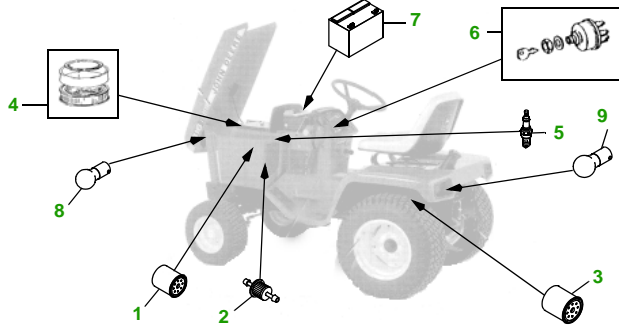

MAINTENANCE REMINDER SHEET

316 with 48" Deck

Lawn & Garden Tractor

Tractor S/N