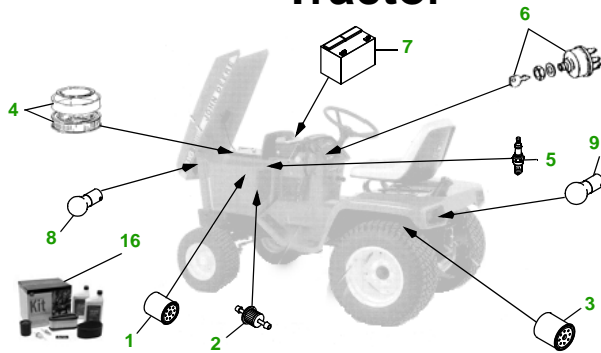

MAINTENANCE REMINDER SHEET

318 with 50" Deck

Tractor

Tractor S/N