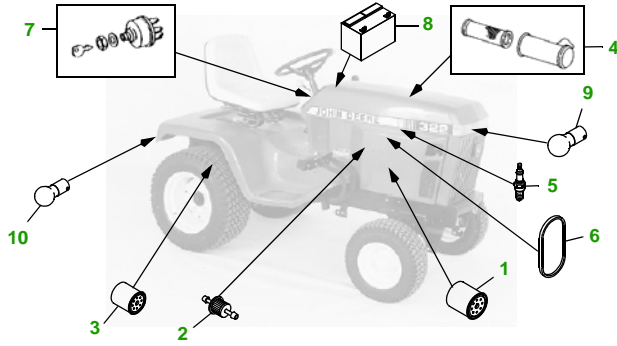

MAINTENANCE REMINDER SHEET

322 with 48" Deck

Lawn & Garden Tractor

Tractor S/N

48" Deck

Deck S/N

Key	Part No.	Description
1	M806418.....	ENGINE OIL FILTER
2	AM876035	FUEL FILTER IN-LINE
3	AM39653	TRANSAXLE OIL FILTER
4	AM104231	AIR FIL ELE - PRIMARY (S/N —999000)
	AM108242	AIR FIL ELE - SECONDARY (S/N —999000)
	AM108242	AIR FIL ELE - PRIMARY (S/N 010001—)
	M94734.....	AIR FIL ELE - SECONDARY (S/N 010001—)
5	M802138.....	SPARK PLUG
6	M811281.....	BELT - FAN
7	AR51481.....	KEY
	AR58126.....	IGNITION SWITCH

Key	Part No.	Description
8	TY25221	BATTERY (DRY)
9	AD2062R	HEADLIGHT BULB
10	A62407	TAIL LIGHT BULB
11	M115495	BLADE - STANDARD
	M135589.....	BLADE - HIGH LIFT
	M113517	BLADE - MULCHING
12	M119871	BELT - PRIMARY
13	M119685	BELT - SECONDARY
14	M111489	GAGE WHEEL- FRONT
	AM115488.....	GAGE WHEEL- REAR
15	M113955	ROLLER