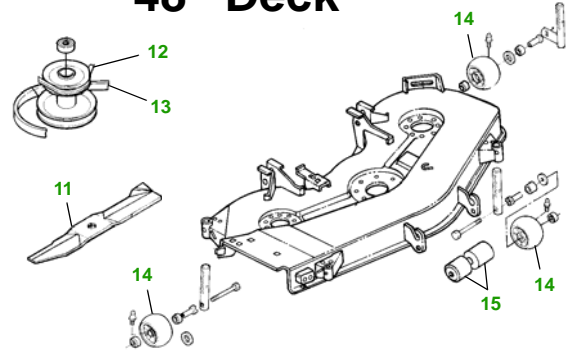

MAINTENANCE REMINDER SHEET

322 with 48" Deck

Lawn & Garden Tractor

Tractor S/N

48" Deck

Deck S/N

Key	Part No.	Description
1	M806418.....	ENGINE OIL FILTER
2	AM876035	FUEL FILTER IN-LINE
3	AM39653	TRANSAXLE OIL FILTER
4	AM104231	AIR FIL ELE - PRIMARY (S/N —999000)
	AM108242	AIR FIL ELE - SECONDARY (S/N —999000)
	AM108242	AIR FIL ELE - PRIMARY (S/N 010001—)
	M94734.....	AIR FIL ELE - SECONDARY (S/N 010001—)
5	M802138.....	SPARK PLUG
6	M811281.....	BELT - FAN
7	AR51481.....	KEY
	AR58126.....	IGNITION SWITCH

Key	Part No.	Description
8	TY25221	BATTERY (DRY)
9	AD2062R	HEADLIGHT BULB
10	A62407	TAIL LIGHT BULB
11	M115495	BLADE - STANDARD
	M135589.....	BLADE - HIGH LIFT
	M113517	BLADE - MULCHING
12	M119871	BELT - PRIMARY
13	M119685	BELT - SECONDARY
14	M111489	GAGE WHEEL- FRONT
	AM115488.....	GAGE WHEEL- REAR
15	M113955	ROLLER