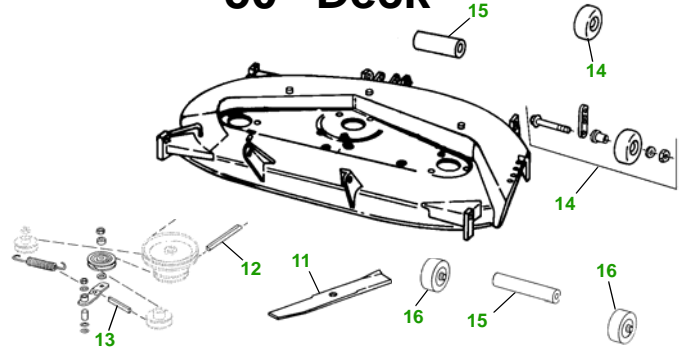

MAINTENANCE REMINDER SHEET

322 with 50" Deck

Lawn & Garden Tractor

Tractor S/N

50" Deck

Deck S/N

Key	Part No.	Description
1	M806418.....	ENGINE OIL FILTER
2	AM876035	FUEL FILTER IN-LINE
3	AM39653	TRANSAXLE OIL FILTER
4	AM104231	AIR FIL ELE - PRIMARY (S/N —999000)
	AM108242	AIR FIL ELE - SECONDARY (S/N —999000)
	AM108242	AIR FIL ELE - PRIMARY (S/N 010001—)
	M94734.....	AIR FIL ELE - SECONDARY (S/N 010001—)
5	M802138.....	SPARK PLUG
6	M811281.....	BELT - FAN
7	AR51481.....	KEY
	AR58126.....	IGNITION SWITCH

Key	Part No.	Description
8	TY25221	BATTERY (DRY)
9	AD2062R	HEADLIGHT BULB
10	A62407	TAIL LIGHT BULB
11	M86209.....	BLADE - STANDARD
	M76461.....	BLADE - MED LIFT
12	M89112	BELT - PRIMARY
13	M41668.....	BELT - SECONDARY
14	AM116299.....	KIT - GAGE WHEEL - FRONT
	M84690.....	GAGE WHEEL - FRONT
15	M113955	ROLLER - ALSO ORDER M114002
16	AM32639	GAGE WHEEL - REAR