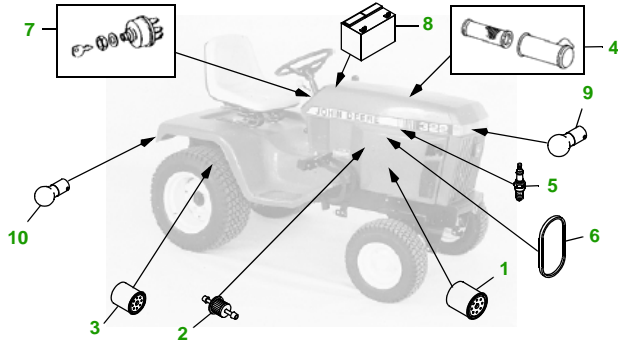

MAINTENANCE REMINDER SHEET

322 with 50" Deck

Lawn & Garden Tractor

Tractor S/N

50" Deck

Deck S/N

Key	Part No.	Description
1	M806418.....	ENGINE OIL FILTER
2	AM876035	FUEL FILTER IN-LINE
3	AM39653	TRANSAXLE OIL FILTER
4	AM104231	AIR FIL ELE - PRIMARY (S/N —999000)
	AM108242	AIR FIL ELE - SECONDARY (S/N —999000)
	AM108242	AIR FIL ELE - PRIMARY (S/N 010001—)
	M94734.....	AIR FIL ELE - SECONDARY (S/N 010001—)
5	M802138.....	SPARK PLUG
6	M811281.....	BELT - FAN
7	AR51481.....	KEY
	AR58126.....	IGNITION SWITCH

Key	Part No.	Description
8	TY25221	BATTERY (DRY)
9	AD2062R	HEADLIGHT BULB
10	A62407	TAIL LIGHT BULB
11	M86209.....	BLADE - STANDARD
	M76461.....	BLADE - MED LIFT
12	M89112	BELT - PRIMARY
13	M41668.....	BELT - SECONDARY
14	AM116299.....	KIT - GAGE WHEEL - FRONT
	M84690.....	GAGE WHEEL - FRONT
15	M113955	ROLLER - ALSO ORDER M114002
16	AM32639	GAGE WHEEL - REAR