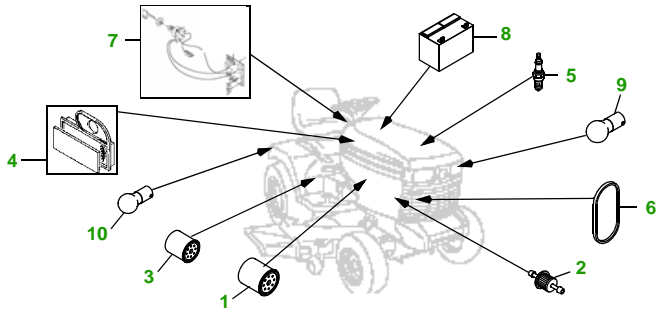

MAINTENANCE REMINDER SHEET

325 with 38" Deck

Lawn & Garden Tractor

Tractor S/N

38" Deck

Deck S/N

Key	Part No.	Description
1	AM107423	ENGINE OIL FILTER
2	AM116304	FUEL FILTER IN-LINE
3	AM120916	TRANSAXLE OIL FILTER
4	MIU10955	FOAM AIR FILTER ELEMENT
	M137556	PAPER AIR FILTER ELEMENT
5	M802138	SPARK PLUG - 17 HP
	TY6081	SPARK PLUG - 18 HP
6	M118048	BELT - TRACTION DRIVE (S/N —070000)
	M131808	BELT - TRACTION DRIVE (S/N 070001—)
7	AM131841	KEY
	AM122913	IGNITION MODULE (S/N —070000)

Key	Part No.	Description
	AM132500	IGNITION MODULE (S/N 070001—)
8	TY25881	BATTERY (DRY)
9	AD2062R	HEADLIGHT BULB
10	AR62407	WARNING LIGHT BULB
11	M82408	BLADE - LOW LIFT
	AM137324	KIT - SIDE DISCHARGE BLADE - STANDARD
	AM137326	KIT - BAGGING BLADE
	AM137325	KIT - MULCHING BLADE
12	M117608	BELT - PRIMARY
13	M82462	BELT - SECONDARY
14	AM133602	KIT - GAGE WHEEL