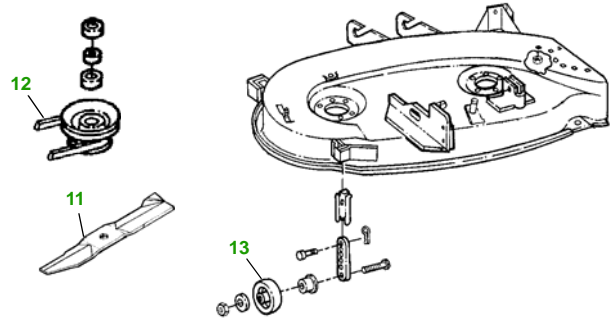

MAINTENANCE REMINDER SHEET

325 with 38" Deck

Lawn & Garden Tractor

Tractor S/N

38" Deck

Deck S/N

Key	Part No.	Description
1	AM107423	ENGINE OIL FILTER
2	AM116304	FUEL FILTER IN-LINE
3	AM120916	TRANSAXLE OIL FILTER
4	MIU10955	FOAM AIR FILTER ELEMENT
	M137556	PAPER AIR FILTER ELEMENT
5	M802138	SPARK PLUG - 17 HP
	TY6081	SPARK PLUG - 18 HP
6	M118048	BELT - TRACTION DRIVE (S/N —070000)
	M131808	BELT - TRACTION DRIVE (S/N 070001—)
7	AM131841	KEY
	AM122913	IGNITION MODULE (S/N —070000)

Key	Part No.	Description
	AM132500	IGNITION MODULE (S/N 070001—)
8	TY25881	BATTERY (DRY)
9	AD2062R	HEADLIGHT BULB
10	AR62407	WARNING LIGHT BULB
11	M82408	BLADE - LOW LIFT
	AM137324	KIT - SIDE DISCHARGE BLADE - STANDARD
	AM137326	KIT - BAGGING BLADE
	AM137325	KIT - MULCHING BLADE
12	M117608	BELT - PRIMARY
13	M82462	BELT - SECONDARY
14	AM133602	KIT - GAGE WHEEL