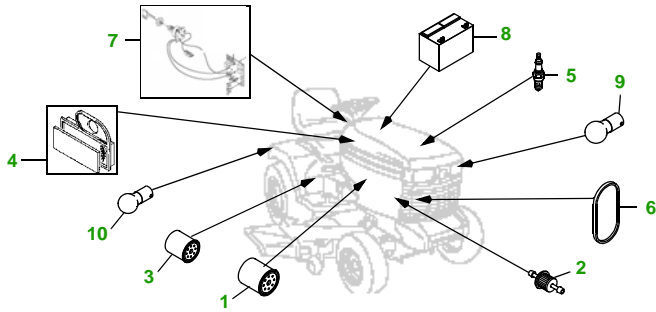

MAINTENANCE REMINDER SHEET

325 with 44M Deck

Lawn & Garden Tractor

Tractor S/N