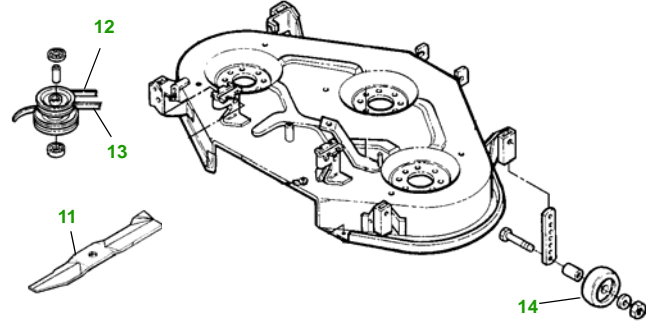

44" Mulching Deck

Deck S/N

Key	Part No.	Description
1	AM107423	ENGINE OIL FILTER
2	AM116304	FUEL FILTER IN-LINE
3	AM120916	TRANSAXLE OIL FILTER
4	MIU10955	FOAM AIR FILTER ELEMENT
	M137556	PAPER AIR FILTER ELEMENT
5	M802138	SPARK PLUG - 17 HP
	TY6081	SPARK PLUG - 18 HP
6	M118048	BELT - TRACTION DRIVE (S/N —070000)
	M131808	BELT - TRACTION DRIVE (S/N 070001—)
7	AM131841	KEY

Key	Part No.	Description
	AM122913	IGNITION MODULE (S/N —070000)
	AM132500	IGNITION MODULE (S/N 070001—)
8	TY25881	BATTERY (DRY)
9	AD2062R	HEADLIGHT BULB
10	AR62407	WARNING LIGHT BULB
11	M119798	BLADE - MULCHING (TOP)
	M119799	BLADE - CUTTING (BOTTOM)
12	M119696	BELT - PRIMARY
13	M115776	BELT - SECONDARY
14	AM133602	KIT - GAGE WHEEL

Service Recommendations

"As Needed" Parts

Qty	Part No	Item	Qty or Capacity	Change Interval in Hours
3	AM107423	Oil Filter	1	25/100/200
1	TY22076	2 1/2 Gal Turf Gard® 10W30 Engine Oil	1.8 qt	25/100/200
2	AM120916	Transaxle Oil Filter	1	50
2	TY22000	1 Gal Low Viscosity Hygard	4.7 qt	50
1	AM116304	Fuel Filter	1	200
2	TY6341	JD Multi Purpose SD Polyurea Grease		As Needed

Qty	Part No	Item
1	M137555	Air Filter - Foam
1	M137556	Air Filter - Paper
2	M802138	Spark Plug - (17 HP)
2	TY6081	Spark Plug - (18 HP)
3	M119798	Blade - Mulching (Top)
3	M119799	Blade - Cutting (Bottom)
1	M118048	Belt - Traction Drive (S/N —070000)
1	M131808	Belt - Traction Drive (S/N 070001—)
1	M119696	Belt - Primary
1	M115776	Belt - Secondary
1	AM131841	Key
1	AM115497	Fuel Cap - (S/N —070000)
1	AM122880	Fuel Cap - (S/N 070001—)
1	TY130907	Mower Deck Leveling Gauge
1	TY26183	Grease Gun

FOR ON-LINE PARTS ASSISTANCE:

• www.deere.com

- Click on **Residential**
- Click on **Parts** to:
- Click on...

- **View Parts Catalogs** to look-up part numbers
- **JDParts** to order parts on-line from your dealer
- **Valuable Parts Coupons** for discounts at your dealer
- **Coolants, Oils & Lubricants** to learn about our quality fluids
- **Replacement Parts - The Quality Story** tells you 'why' John Deere branded parts are superior

FOR ON-LINE SERVICE ASSISTANCE:

• www.deere.com

- Click on **Residential**
- Click on **Services & Support**
- Click on **Service Solutions**

- Click on **Mobile Maintenance** for Ready To Mow AT HOME Service
- Click on **John Deere Service Plans** for extended warranty and free pick-up and delivery of your tractor

OTHER SITES:

• Home and Workshop Products

• www.deere.com

• Click on **Residential**

• **John Deere Credit**

• Go to www.johndeerecredit.com for John Deere Revolving Credit to find your finance solution

• **John Deere Gifts!!**

• Go to www.johndeeregifts.com to stop by John Deere's "General Store" !!

Mulch Kit ..... N/A

Dealer Name

Contact Name

Dealer Phone No

Home Maintenance Kit

Unit	Kit Number
325	LG185 (S/N —070000) or LG195 (S/N 070001—)