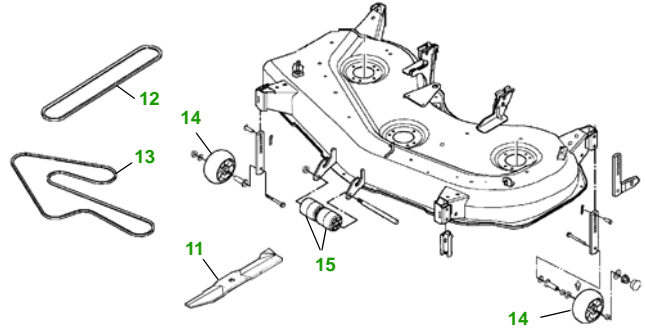

MAINTENANCE REMINDER SHEET

325 with 48C Deck

Lawn & Garden Tractor

Tractor S/N

48" Convertible Deck

Deck S/N

Key	Part No.	Description
1	AM107423	ENGINE OIL FILTER
2	AM116304	FUEL FILTER IN-LINE
3	AM120916	TRANSAXLE OIL FILTER
4	MIU10955	FOAM AIR FILTER ELEMENT
	M137556	PAPER AIR FILTER ELEMENT
5	M802138	SPARK PLUG - 17 HP
	TY6081	SPARK PLUG - 18 HP
6	M118048	BELT - TRACTION DRIVE (S/N —070000)
	M131808	BELT - TRACTION DRIVE (S/N 070001—)
7	AM131841	KEY
	AM122913	IGNITION MODULE (S/N —070000)

Key	Part No.	Description
	AM132500	IGNITION MODULE (S/N 070001—)
8	TY25881	BATTERY (DRY)
9	AD2062R	HEADLIGHT BULB
10	AR62407	WARNING LIGHT BULB
11	M145476	BLADE - STANDARD
	M127673	BLADE - MULCHING
12	M143019	BELT - PRIMARY
13	M110313	BELT - SECONDARY
14	AM133602	KIT - GAGE WHEEL - FRONT
	AM125172	KIT - GAGE WHEEL - REAR
15	M113955	ROLLER