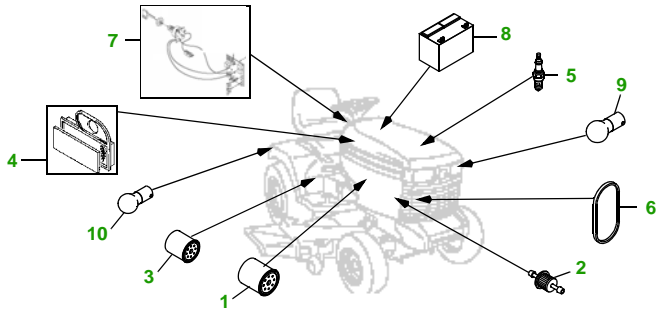

MAINTENANCE REMINDER SHEET

325 with 48C Deck

Lawn & Garden Tractor

Tractor S/N

48" Convertible Deck

Deck S/N

Key	Part No.	Description
1	AM107423	ENGINE OIL FILTER
2	AM116304	FUEL FILTER IN-LINE
3	AM120916	TRANSAXLE OIL FILTER
4	MIU10955	FOAM AIR FILTER ELEMENT
	M137556	PAPER AIR FILTER ELEMENT
5	M802138	SPARK PLUG - 17 HP
	TY6081	SPARK PLUG - 18 HP
6	M118048	BELT - TRACTION DRIVE (S/N —070000)
	M131808	BELT - TRACTION DRIVE (S/N 070001—)
7	AM131841	KEY
	AM122913	IGNITION MODULE (S/N —070000)

Key	Part No.	Description
	AM132500	IGNITION MODULE (S/N 070001—)
8	TY25881	BATTERY (DRY)
9	AD2062R	HEADLIGHT BULB
10	AR62407	WARNING LIGHT BULB
11	M145476	BLADE - STANDARD
	M127673	BLADE - MULCHING
12	M143019	BELT - PRIMARY
13	M110313	BELT - SECONDARY
14	AM133602	KIT - GAGE WHEEL - FRONT
	AM125172	KIT - GAGE WHEEL - REAR
15	M113955	ROLLER