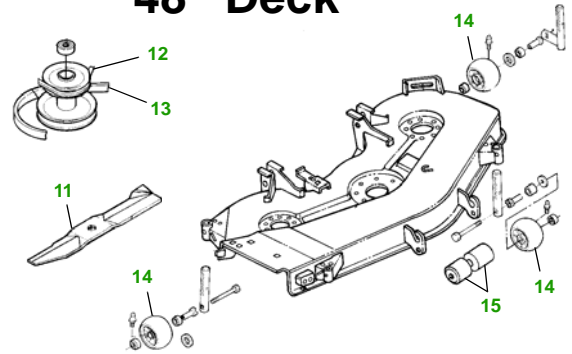

MAINTENANCE REMINDER SHEET

325 with 48" Deck

Lawn & Garden Tractor

Tractor S/N

48" Deck

Deck S/N

Key	Part No.	Description
1	AM107423	ENGINE OIL FILTER
2	AM116304	FUEL FILTER IN-LINE
3	AM120916	TRANSAXLE OIL FILTER
4	MIU10955	FOAM AIR FILTER ELEMENT
	M137556	PAPER AIR FILTER ELEMENT
5	M802138	SPARK PLUG - 17 HP
	TY6081	SPARK PLUG - 18 HP
6	M118048	BELT - TRACTION DRIVE (S/N —070000)
	M131808	BELT - TRACTION DRIVE (S/N 070001—)
7	AM131841	KEY
	AM122913	IGNITION MODULE (S/N —070000)

Key	Part No.	Description
	AM132500	IGNITION MODULE (S/N 070001—)
8	TY25881	BATTERY (DRY)
9	AD2062R	HEADLIGHT BULB
10	AR62407	WARNING LIGHT BULB
11	M115495	BLADE - STANDARD
	M135589	BLADE - HIGH LIFT
12	M143019	BELT - PRIMARY
13	M154958	BELT - SECONDARY
14	AM117478	KIT - GAGE WHEEL- YELLOW
	AM125172	KIT - GAGE WHEEL- BLACK
15	M113955	ROLLER