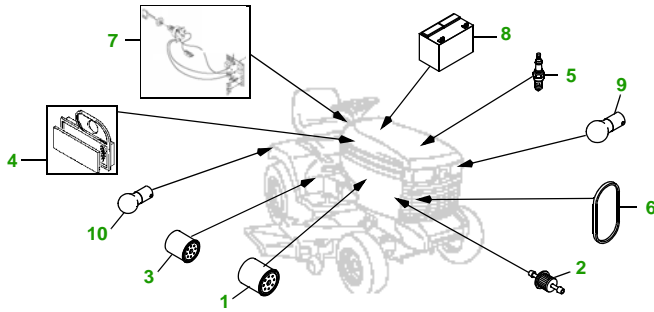

MAINTENANCE REMINDER SHEET

325 with 48" Deck

Lawn & Garden Tractor

Tractor S/N

48" Deck

Deck S/N

Key	Part No.	Description
1	AM107423	ENGINE OIL FILTER
2	AM116304	FUEL FILTER IN-LINE
3	AM120916	TRANSAXLE OIL FILTER
4	MIU10955	FOAM AIR FILTER ELEMENT
	M137556	PAPER AIR FILTER ELEMENT
5	M802138	SPARK PLUG - 17 HP
	TY6081	SPARK PLUG - 18 HP
6	M118048	BELT - TRACTION DRIVE (S/N —070000)
	M131808	BELT - TRACTION DRIVE (S/N 070001—)
7	AM131841	KEY
	AM122913	IGNITION MODULE (S/N —070000)

Key	Part No.	Description
	AM132500	IGNITION MODULE (S/N 070001—)
8	TY25881	BATTERY (DRY)
9	AD2062R	HEADLIGHT BULB
10	AR62407	WARNING LIGHT BULB
11	M115495	BLADE - STANDARD
	M135589	BLADE - HIGH LIFT
12	M143019	BELT - PRIMARY
13	M154958	BELT - SECONDARY
14	AM117478	KIT - GAGE WHEEL- YELLOW
	AM125172	KIT - GAGE WHEEL- BLACK
15	M113955	ROLLER