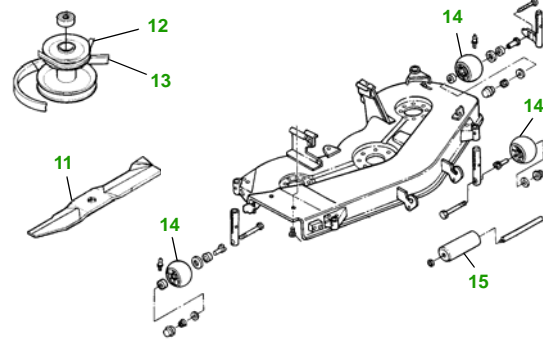

## 325 with 54" Deck

### 54" Deck

Deck S/N

Key	Part No.	Description
1	AM107423	ENGINE OIL FILTER
2	AM116304	FUEL FILTER IN-LINE
3	AM120916	TRANSAXLE OIL FILTER
4	MIU10955	FOAM AIR FILTER ELEMENT
	M137556	PAPER AIR FILTER ELEMENT
5	M802138	SPARK PLUG - 17 HP
	TY6081	SPARK PLUG - 18 HP
6	M118048	BELT - TRACTION DRIVE (S/N —070000)
	M131808	BELT - TRACTION DRIVE (S/N 070001—)
7	AM131841	KEY
	AM122913	IGNITION MODULE (S/N —070000)