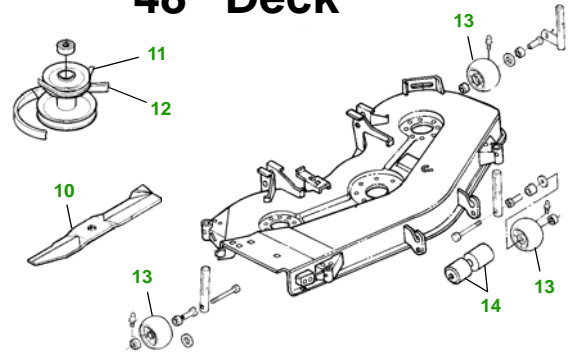

MAINTENANCE REMINDER SHEET

332 with 48" Deck

Lawn & Garden Tractor

Tractor S/N

48" Deck

Deck S/N

Key	Part No.	Description
1	M806418.....	ENGINE OIL FILTER
2	M801101.....	FUEL FILTER IN-LINE
3	AM39653.....	TRANSAXLE OIL FILTER
4	AM101283.....	AIR FIL ELE - PRIMARY (S/N —475000)
	AM108242.....	AIR FIL ELE - PRIMARY (S/N 475001—)
	M94734.....	AIR FIL ELE - SECONDARY (S/N 475001—)
5	M811281.....	BELT - FAN
6	AR51481.....	KEY
	AR58126.....	IGNITION SWITCH
7	TY25221.....	BATTERY (DRY)
8	AD2062R.....	HEADLIGHT BULB

Key	Part No.	Description
9	A62407.....	TAIL LIGHT BULB
10	M115495.....	BLADE - STANDARD
	M135589.....	BLADE - HIGH LIFT
	M113517.....	BLADE - MULCHING
11	M119871.....	BELT - PRIMARY
12	M119685.....	BELT - SECONDARY
13	M111489.....	GAGE WHEEL- FRONT
	AM115488.....	GAGE WHEEL- REAR
14	M113955.....	ROLLER