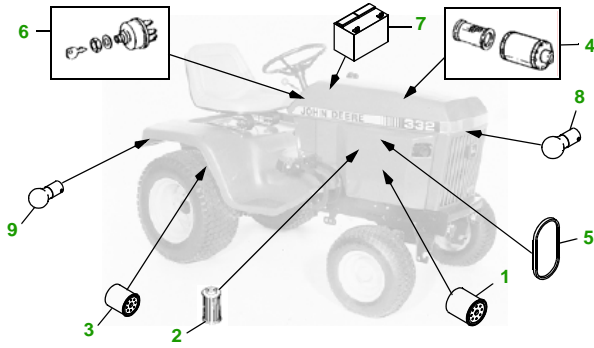

MAINTENANCE REMINDER SHEET

332 with 48" Deck

Lawn & Garden Tractor

Tractor S/N

48" Deck

Deck S/N

Key	Part No.	Description
1	M806418.....	ENGINE OIL FILTER
2	M801101.....	FUEL FILTER IN-LINE
3	AM39653.....	TRANSAXLE OIL FILTER
4	AM101283.....	AIR FIL ELE - PRIMARY (S/N —475000)
	AM108242.....	AIR FIL ELE - PRIMARY (S/N 475001—)
	M94734.....	AIR FIL ELE - SECONDARY (S/N 475001—)
5	M811281.....	BELT - FAN
6	AR51481.....	KEY
	AR58126.....	IGNITION SWITCH
7	TY25221.....	BATTERY (DRY)
8	AD2062R.....	HEADLIGHT BULB

Key	Part No.	Description
9	A62407.....	TAIL LIGHT BULB
10	M115495.....	BLADE - STANDARD
	M135589.....	BLADE - HIGH LIFT
	M113517.....	BLADE - MULCHING
11	M119871.....	BELT - PRIMARY
12	M119685.....	BELT - SECONDARY
13	M111489.....	GAGE WHEEL- FRONT
	AM115488.....	GAGE WHEEL- REAR
14	M113955.....	ROLLER