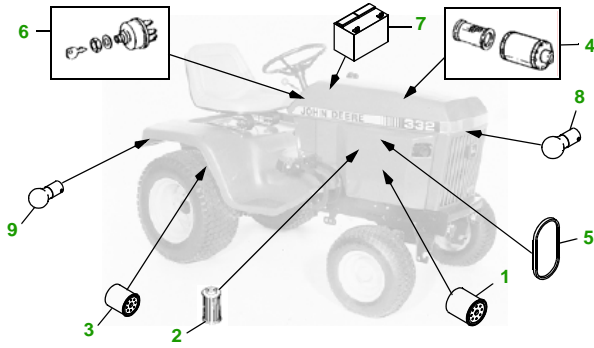

MAINTENANCE REMINDER SHEET

332 with 50" Deck

Lawn & Garden Tractor

Tractor S/N

50" Deck

Deck S/N

Key	Part No.	Description
1	M806418	ENGINE OIL FILTER
2	M801101	FUEL FILTER IN-LINE
3	AM39653	TRANSAXLE OIL FILTER
4	AM101283	AIR FIL ELE - PRIMARY (S/N —475000)
	AM108242	AIR FIL ELE - PRIMARY (S/N 475001—)
	M94734	AIR FIL ELE - SECONDARY (S/N 475001—)
5	M811281	BELT - FAN
6	AR51481	KEY
	AR58126	IGNITION SWITCH
7	TY25221	BATTERY (DRY)
8	AD2062R	HEADLIGHT BULB

Key	Part No.	Description
9	A62407	TAIL LIGHT BULB
10	M86209	BLADE - STANDARD
	M76461	BLADE - MED LIFT
11	M89112	BELT - PRIMARY
12	M41668	BELT - SECONDARY
13	AM116299	KIT - GAGE WHEEL - FRONT
	M84690	GAGE WHEEL - FRONT
14	M113955	ROLLER - ALSO ORDER M114002
15	AM32639	GAGE WHEEL - REAR