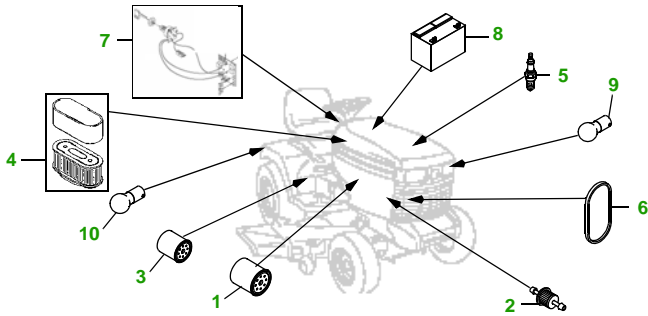

MAINTENANCE REMINDER SHEET

335 with 38" Deck

Lawn & Garden Tractor

Tractor S/N

38" Deck

Deck S/N

Key	Part No.	Description
1	AM107423	ENGINE OIL FILTER
2	AM116304	FUEL FILTER IN-LINE
3	AM120916	TRANSAXLE OIL FILTER
4	M140295	FOAM AIR FILTER ELEMENT
	M140296	PAPER AIR FILTER ELEMENT
5	M805853	SPARK PLUG
6	M118048	BELT - TRACTION DRIVE (S/N —070000)
	M131808	BELT - TRACTION DRIVE (S/N 070001—)
7	AM131841	KEY
	AM132500	IGNITION MODULE

Key	Part No.	Description
8	TY25881	BATTERY (DRY)
9	AD2062R	HEADLIGHT BULB
10	AR62407	WARNING LIGHT BULB
11	M82408	BLADE - LOW LIFT
	AM137324	KIT - SIDE DISCHARGE BLADE - STANDARD
	AM137326	KIT - BAGGING BLADE
	AM137325	KIT - MULCHING BLADE
12	M117608	BELT - PRIMARY
13	M82462	BELT - SECONDARY
14	AM133602	KIT - GAGE WHEEL