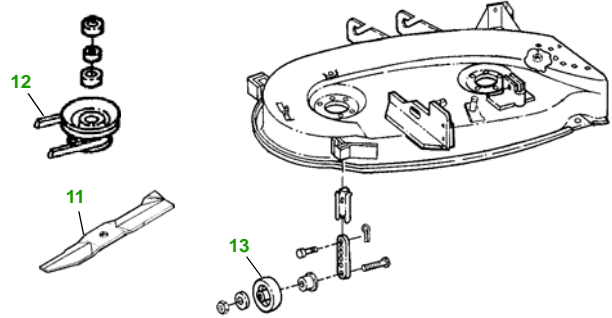

MAINTENANCE REMINDER SHEET

335 with 38" Deck

Lawn & Garden Tractor

Tractor S/N

38" Deck

Deck S/N

Key	Part No.	Description
1	AM107423	ENGINE OIL FILTER
2	AM116304	FUEL FILTER IN-LINE
3	AM120916	TRANSAXLE OIL FILTER
4	M140295	FOAM AIR FILTER ELEMENT
	M140296	PAPER AIR FILTER ELEMENT
5	M805853	SPARK PLUG
6	M118048	BELT - TRACTION DRIVE (S/N —070000)
	M131808	BELT - TRACTION DRIVE (S/N 070001—)
7	AM131841	KEY
	AM132500	IGNITION MODULE

Key	Part No.	Description
8	TY25881	BATTERY (DRY)
9	AD2062R	HEADLIGHT BULB
10	AR62407	WARNING LIGHT BULB
11	M82408	BLADE - LOW LIFT
	AM137324	KIT - SIDE DISCHARGE BLADE - STANDARD
	AM137326	KIT - BAGGING BLADE
	AM137325	KIT - MULCHING BLADE
12	M117608	BELT - PRIMARY
13	M82462	BELT - SECONDARY
14	AM133602	KIT - GAGE WHEEL