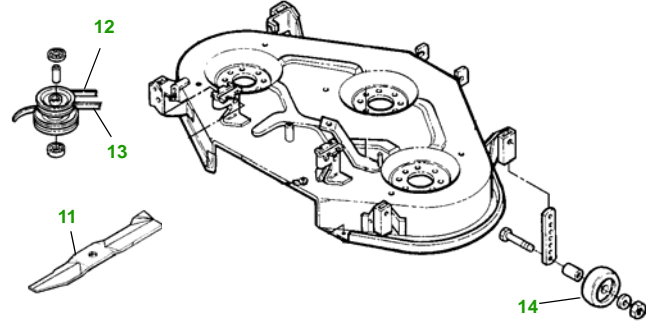

MAINTENANCE REMINDER SHEET

335 with 44M Deck

Lawn & Garden Tractor

Tractor S/N

44" Mulching Deck

Deck S/N

Key	Part No.	Description
1	AM107423	ENGINE OIL FILTER
2	AM116304	FUEL FILTER IN-LINE
3	AM120916	TRANSAXLE OIL FILTER
4	M140295	FOAM AIR FILTER ELEMENT
	M140296	PAPER AIR FILTER ELEMENT
5	M805853	SPARK PLUG
6	M118048	BELT - TRACTION DRIVE (S/N —070000)
	M131808	BELT - TRACTION DRIVE (S/N 070001—)
7	AM131841	KEY
	AM132500	IGNITION MODULE

Key	Part No.	Description
8	TY25881	BATTERY (DRY)
9	AD2062R	HEADLIGHT BULB
10	AR62407	WARNING LIGHT BULB
11	M119798	BLADE - MULCHING (TOP)
	M119799	BLADE - CUTTING (BOTTOM)
12	M119696	BELT - PRIMARY
13	M115776	BELT - SECONDARY
14	AM133602	KIT - GAGE WHEEL