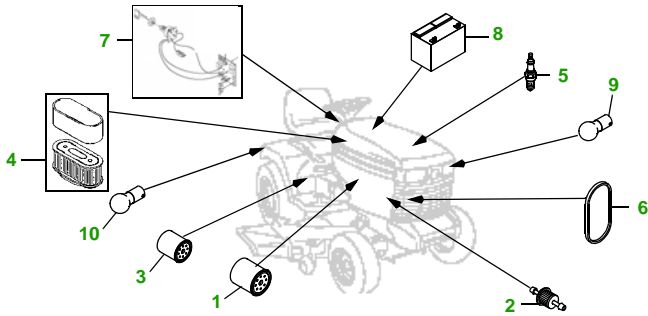

MAINTENANCE REMINDER SHEET

335 with 44M Deck

Lawn & Garden Tractor

Tractor S/N

44" Mulching Deck

Deck S/N

Key	Part No.	Description
1	AM107423	ENGINE OIL FILTER
2	AM116304	FUEL FILTER IN-LINE
3	AM120916	TRANSAXLE OIL FILTER
4	M140295	FOAM AIR FILTER ELEMENT
	M140296	PAPER AIR FILTER ELEMENT
5	M805853	SPARK PLUG
6	M118048	BELT - TRACTION DRIVE (S/N —070000)
	M131808	BELT - TRACTION DRIVE (S/N 070001—)
7	AM131841	KEY
	AM132500	IGNITION MODULE

Key	Part No.	Description
8	TY25881	BATTERY (DRY)
9	AD2062R	HEADLIGHT BULB
10	AR62407	WARNING LIGHT BULB
11	M119798	BLADE - MULCHING (TOP)
	M119799	BLADE - CUTTING (BOTTOM)
12	M119696	BELT - PRIMARY
13	M115776	BELT - SECONDARY
14	AM133602	KIT - GAGE WHEEL