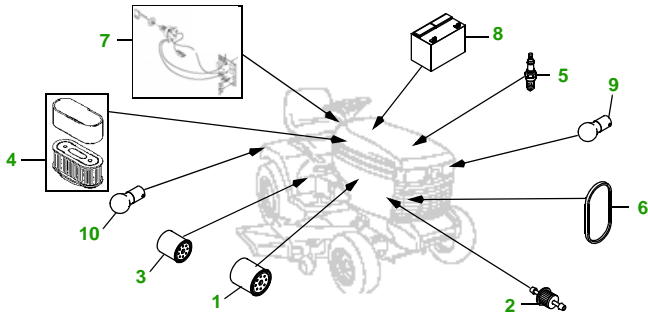

MAINTENANCE REMINDER SHEET

335 with 48C Deck

Lawn & Garden Tractor

Tractor S/N