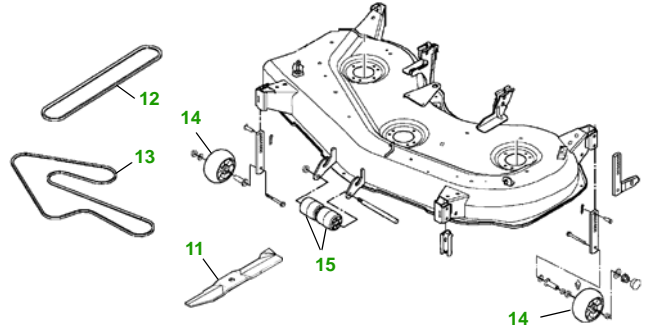

48" Convertible Deck

Deck S/N

Key	Part No.	Description
1	AM107423	ENGINE OIL FILTER
2	AM116304	FUEL FILTER IN-LINE
3	AM120916	TRANSAXLE OIL FILTER
4	M140295	FOAM AIR FILTER ELEMENT
	M140296	PAPER AIR FILTER ELEMENT
5	M805853	SPARK PLUG
6	M118048	BELT - TRACTION DRIVE (S/N —070000)
	M131808	BELT - TRACTION DRIVE (S/N 070001—)
7	AM131841	KEY
	AM132500	IGNITION MODULE

Key	Part No.	Description
8	TY25881	BATTERY (DRY)
9	AD2062R	HEADLIGHT BULB
10	AR62407	WARNING LIGHT BULB
11	M145476	BLADE - STANDARD
	M127673	BLADE - MULCHING
12	M143019	BELT - PRIMARY
13	M110313	BELT - SECONDARY
14	AM133602	KIT - GAGE WHEEL- FRONT
	AM125172	KIT - GAGE WHEEL - REAR
15	M113955	ROLLER

Service Recommendations

"As Needed" Parts

Qty	Part No	Item	Qty or Capacity	Change Interval in Hours
3	AM107423	Oil Filter	1	25/100/200
1	TY22076	2 1/2 Gal Turf Gard® 10W30 Engine Oil	1.8 qt	25/100/200
2	AM120916	Transaxle Oil Filter	1	50
2	TY22000	1 Gal Low Viscosity Hygard	4.7 qt	50
1	AM116304	Fuel Filter	1	200
2	TY6341	JD Multi Purpose SD Polyurea Grease		As Needed

Qty	Part No	Item
1	M140295	Air Filter - Foam
1	M140296	Air Filter - Paper
2	M805853	Spark Plug
3	M145476	Blade - Standard
3	M127673	Blade -Mulching
1	M118048	Belt - Traction Drive (S/N —070000)
1	M131808	Belt - Traction Drive (S/N 070001—)
1	M143019	Belt - Primary
1	M110313	Belt - Secondary
1	AM131841	Key
1	AM115497	Fuel Cap - (S/N —070000)
1	AM122880	Fuel Cap - (S/N 070001—)
1	TY130907	Mower Deck Leveling Gauge
1	TY26183	Grease Gun

FOR ON-LINE PARTS ASSISTANCE:

• www.deere.com

- Click on **Residential**
- Click on **Parts** to:
- Click on...

- **View Parts Catalogs** to look-up part numbers
- **JDParts** to order parts on-line from your dealer
- **Valuable Parts Coupons** for discounts at your dealer
- **Coolants, Oils & Lubricants** to learn about our quality fluids
- **Replacement Parts - The Quality Story** tells you 'why' John Deere branded parts are superior

FOR ON-LINE SERVICE ASSISTANCE:

• www.deere.com

- Click on **Residential**
- Click on **Services & Support**
- Click on **Service Solutions**

- Click on **Mobile Maintenance** for Ready To Mow AT HOME Service
- Click on **John Deere Service Plans** for extended warranty and free pick-up and delivery of your tractor

OTHER SITES:

• Home and Workshop Products

• www.deere.com

• Click on **Residential**

• **John Deere Credit**

• Go to www.johndeerecredit.com for John Deere Revolving Credit to find your finance solution

• **John Deere Gifts!!**

• Go to www.johndeeregifts.com to stop by John Deere's "General Store" !!

Dealer Name

Contact Name

Dealer Phone No

Home Maintenance Kit

Unit	Kit Number
335	LG249