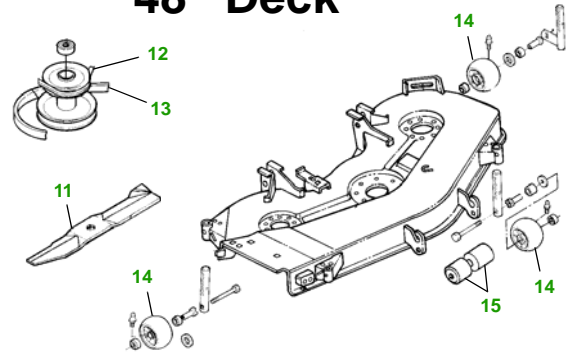

MAINTENANCE REMINDER SHEET

335 with 48" Deck

Lawn & Garden Tractor

Tractor S/N

48" Deck

Deck S/N

Key	Part No.	Description
1	AM107423	ENGINE OIL FILTER
2	AM116304	FUEL FILTER IN-LINE
3	AM120916	TRANSAXLE OIL FILTER
4	M140295	FOAM AIR FILTER ELEMENT
	M140296	PAPER AIR FILTER ELEMENT
5	M805853	SPARK PLUG
6	M118048	BELT - TRACTION DRIVE (S/N —070000)
	M131808	BELT - TRACTION DRIVE (S/N 070001—)
7	AM131841	KEY
	AM132500	IGNITION MODULE
8	TY25881	BATTERY (DRY)

Key	Part No.	Description
9	AD2062R	HEADLIGHT BULB
10	AR62407	WARNING LIGHT BULB
11	M115495	BLADE - STANDARD
	M135589	BLADE - HIGH LIFT
12	M143019	BELT - PRIMARY
13	M154958	BELT - SECONDARY
14	AM117478	KIT - GAGE WHEEL- YELLOW
	AM125172	KIT - GAGE WHEEL- BLACK
15	M113955	ROLLER