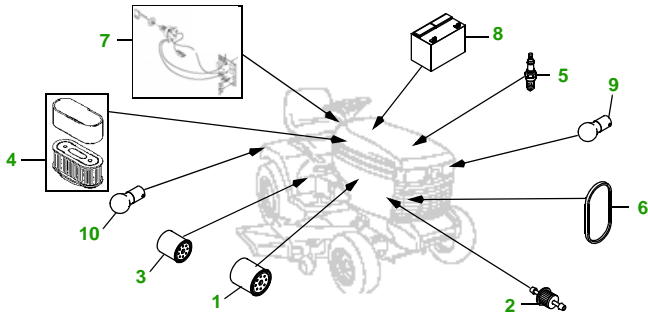

MAINTENANCE REMINDER SHEET

335 with 48" Deck

Lawn & Garden Tractor

Tractor S/N

48" Deck

Deck S/N

Key	Part No.	Description
1	AM107423	ENGINE OIL FILTER
2	AM116304	FUEL FILTER IN-LINE
3	AM120916	TRANSAXLE OIL FILTER
4	M140295	FOAM AIR FILTER ELEMENT
	M140296	PAPER AIR FILTER ELEMENT
5	M805853	SPARK PLUG
6	M118048	BELT - TRACTION DRIVE (S/N —070000)
	M131808	BELT - TRACTION DRIVE (S/N 070001—)
7	AM131841	KEY
	AM132500	IGNITION MODULE
8	TY25881	BATTERY (DRY)

Key	Part No.	Description
9	AD2062R	HEADLIGHT BULB
10	AR62407	WARNING LIGHT BULB
11	M115495	BLADE - STANDARD
	M135589	BLADE - HIGH LIFT
12	M143019	BELT - PRIMARY
13	M154958	BELT - SECONDARY
14	AM117478	KIT - GAGE WHEEL- YELLOW
	AM125172	KIT - GAGE WHEEL- BLACK
15	M113955	ROLLER