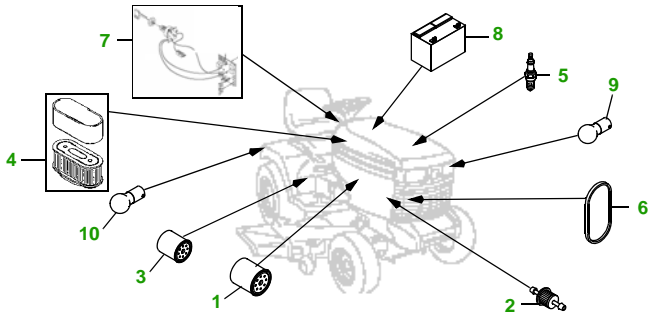

MAINTENANCE REMINDER SHEET

335 with 54" Deck

Lawn & Garden Tractor

Tractor S/N

54" Deck

Deck S/N

Key	Part No.	Description
1	AM107423	ENGINE OIL FILTER
2	AM116304	FUEL FILTER IN-LINE
3	AM120916	TRANSAXLE OIL FILTER
4	M140295	FOAM AIR FILTER ELEMENT
	M140296	PAPER AIR FILTER ELEMENT
5	M805853	SPARK PLUG
6	M118048	BELT - TRACTION DRIVE (S/N —070000)
	M131808	BELT - TRACTION DRIVE (S/N 070001—)
7	AM131841	KEY
	AM132500	IGNITION MODULE

Key	Part No.	Description
8	TY25881	BATTERY (DRY)
9	AD2062R	HEADLIGHT BULB
10	AR62407	WARNING LIGHT BULB
11	M115496	BLADE - STANDARD
	M113518	BLADE - MULCHING
12	M143019	BELT - PRIMARY
13	M118685	BELT - SECONDARY
14	AM133602	KIT - GAGE WHEEL- FRONT
	AM125172	KIT - GAGE WHEEL- REAR
15	M113955	ROLLER