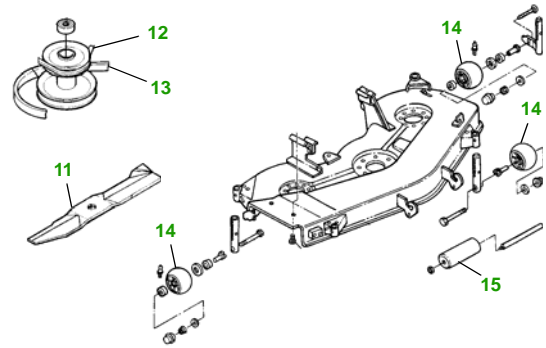

MAINTENANCE REMINDER SHEET

335 with 54" Deck

Lawn & Garden Tractor

Tractor S/N

54" Deck

Deck S/N

Key	Part No.	Description
1	AM107423	ENGINE OIL FILTER
2	AM116304	FUEL FILTER IN-LINE
3	AM120916	TRANSAXLE OIL FILTER
4	M140295	FOAM AIR FILTER ELEMENT
	M140296	PAPER AIR FILTER ELEMENT
5	M805853	SPARK PLUG
6	M118048	BELT - TRACTION DRIVE (S/N —070000)
	M131808	BELT - TRACTION DRIVE (S/N 070001—)
7	AM131841	KEY
	AM132500	IGNITION MODULE

Key	Part No.	Description
8	TY25881	BATTERY (DRY)
9	AD2062R	HEADLIGHT BULB
10	AR62407	WARNING LIGHT BULB
11	M115496	BLADE - STANDARD
	M113518	BLADE - MULCHING
12	M143019	BELT - PRIMARY
13	M118685	BELT - SECONDARY
14	AM133602	KIT - GAGE WHEEL- FRONT
	AM125172	KIT - GAGE WHEEL- REAR
15	M113955	ROLLER