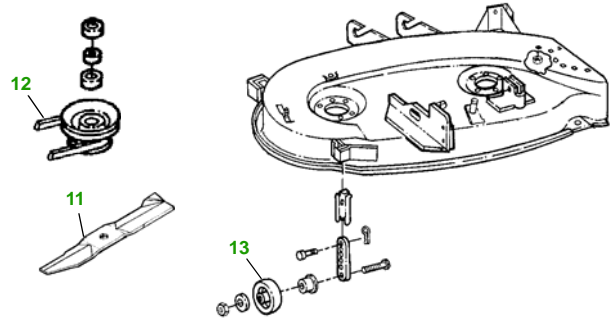

MAINTENANCE REMINDER SHEET

345 with 38" Deck

Lawn & Garden Tractor

Tractor S/N

38" Deck

Deck S/N

Key	Part No.	Description
1	AM107423	ENGINE OIL FILTER
2	AM116304	FUEL FILTER IN-LINE
3	AM120916	TRANSAXLE OIL FILTER
4	M76076	FOAM AIR FILTER ELEMENT
	M76077	PAPER AIR FILTER ELEMENT
5	M802138	SPARK PLUG (ENG AS01-DS01)
	M71939	SPARK PLUG (ENG ES01)
6	M118048	BELT - TRACTION DRIVE (S/N —070000)
	M131808	BELT - TRACTION DRIVE (S/N 070001—)
7	AM131841	KEY
	AM124137	IGNITION MODULE

Key	Part No.	Description
8	TY25881	BATTERY (DRY)
9	AD2062R	HEADLIGHT BULB
10	AR62407	WARNING LIGHT BULB
11	M82408	BLADE - LOW LIFT
	AM137324	KIT - SIDE DISCHARGE BLADE - STANDARD
	AM137326	KIT - BAGGING BLADE
	AM137325	KIT - MULCHING BLADE
12	M117608	BELT - PRIMARY
13	M82462	BELT - SECONDARY
14	AM133602	KIT - GAGE WHEEL