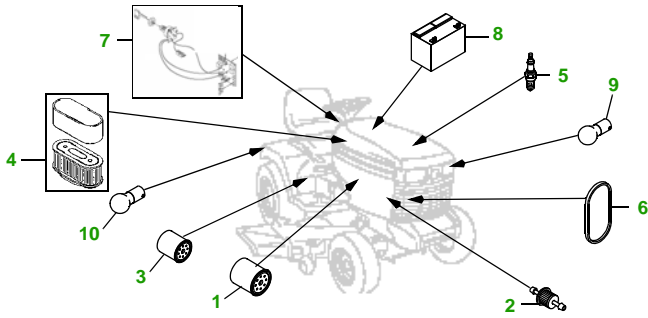

MAINTENANCE REMINDER SHEET

345 with 38" Deck

Lawn & Garden Tractor

Tractor S/N

38" Deck

Deck S/N

Key	Part No.	Description
1	AM107423	ENGINE OIL FILTER
2	AM116304	FUEL FILTER IN-LINE
3	AM120916	TRANSAXLE OIL FILTER
4	M76076	FOAM AIR FILTER ELEMENT
	M76077	PAPER AIR FILTER ELEMENT
5	M802138	SPARK PLUG (ENG AS01-DS01)
	M71939	SPARK PLUG (ENG ES01)
6	M118048	BELT - TRACTION DRIVE (S/N —070000)
	M131808	BELT - TRACTION DRIVE (S/N 070001—)
7	AM131841	KEY
	AM124137	IGNITION MODULE

Key	Part No.	Description
8	TY25881	BATTERY (DRY)
9	AD2062R	HEADLIGHT BULB
10	AR62407	WARNING LIGHT BULB
11	M82408	BLADE - LOW LIFT
	AM137324	KIT - SIDE DISCHARGE BLADE - STANDARD
	AM137326	KIT - BAGGING BLADE
	AM137325	KIT - MULCHING BLADE
12	M117608	BELT - PRIMARY
13	M82462	BELT - SECONDARY
14	AM133602	KIT - GAGE WHEEL