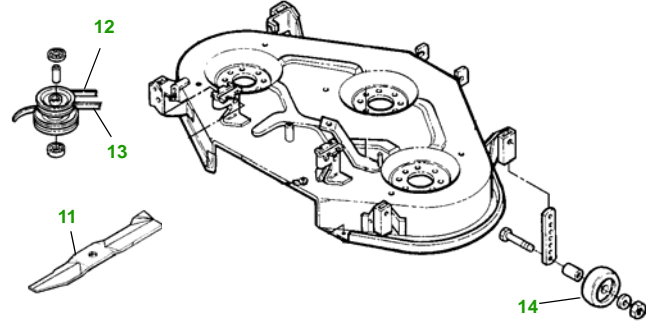

44" Mulching Deck

Deck S/N

Key	Part No.	Description
1	AM107423	ENGINE OIL FILTER
2	AM116304	FUEL FILTER IN-LINE
3	AM120916	TRANSAXLE OIL FILTER
4	M76076	FOAM AIR FILTER ELEMENT
	M76077	PAPER AIR FILTER ELEMENT
5	M802138	SPARK PLUG (ENG AS01-DS01)
	M71939	SPARK PLUG (ENG ES01)
6	M118048	BELT - TRACTION DRIVE (S/N —070000)
	M131808	BELT - TRACTION DRIVE (S/N 070001—)
7	AM131841	KEY

Key	Part No.	Description
	AM124137	IGNITION MODULE
8	TY25881	BATTERY (DRY)
9	AD2062R	HEADLIGHT BULB
10	AR62407	WARNING LIGHT BULB
11	M119798	BLADE - MULCHING (TOP)
	M119799	BLADE - CUTTING (BOTTOM)
12	M119696	BELT - PRIMARY
13	M115776	BELT - SECONDARY
14	AM133602	KIT - GAGE WHEEL

Service Recommendations

Qty	Part No	Item	Qty or Capacity	Change Interval in Hours
2	AM107423	Oil Filter	1	50/200
1	TY22076	2 1/2 Gal Turf Gard® 10W30 Engine Oil	2.0 qt	50/200
2	AM120916	Transaxle Oil Filter	1	50
2	TY22000	1 Gal Low Viscosity Hygard	4.7 qt	50
1	AM116304	Fuel Filter	1	200
2	TY6341	JD Multi Purpose SD Polyurea Grease		As Needed

"As Needed" Parts

Qty	Part No	Item
1	M76076	Air Filter - Foam
1	M76077	Air Filter - Paper
2	M802138	Spark Plug (Eng AS01 - DS01)
2	M71939	Spark Plug (Eng ES01)
3	M119798	Blade - Mulching (Top)
3	M119799	Blade - Cutting (Bottom)
1	M118048	Belt - Traction Drive (S/N —070000)
1	M131808	Belt - Traction Drive (S/N 070001—)
1	M112268	Belt - Primary
1	M115776	Belt - Secondary
1	AM131841	Key
1	AM115497	Fuel Cap - (S/N —070000)
1	AM122880	Fuel Cap - (S/N 070001—)
1	TY130907	Mower Deck Leveling Gauge
1	TY26183	Grease Gun

FOR ON-LINE PARTS ASSISTANCE:

• www.deere.com

- Click on **Residential**
- Click on **Parts** to:
- Click on...

- **View Parts Catalogs** to look-up part numbers
- **JDParts** to order parts on-line from your dealer
- **Valuable Parts Coupons** for discounts at your dealer
- **Coolants, Oils & Lubricants** to learn about our quality fluids
- **Replacement Parts - The Quality Story** tells you 'why' John Deere branded parts are superior

FOR ON-LINE SERVICE ASSISTANCE:

• www.deere.com

- Click on **Residential**
- Click on **Services & Support**
- Click on **Service Solutions**

- Click on **Mobile Maintenance** for Ready To Mow AT HOME Service
- Click on **John Deere Service Plans** for extended warranty and free pick-up and delivery of your tractor

OTHER SITES:

• Home and Workshop Products

• www.deere.com

• Click on **Residential**

• Under "All Residential Products" click on **Home & Workshop Products**

• **John Deere Credit**

• Go to www.johndeerecredit.com for John Deere Revolving Credit to find your finance solution

• **John Deere Gifts!!**

• Go to www.johndeeregifts.com to stop by John Deere's "General Store" !!

Mulch Kit ..... N/A

Dealer Name

Contact Name

Dealer Phone No

Home Maintenance Kit

Unit	Kit Number
345	LG186 (S/N —096209) or LG238 (S/N 096210—)