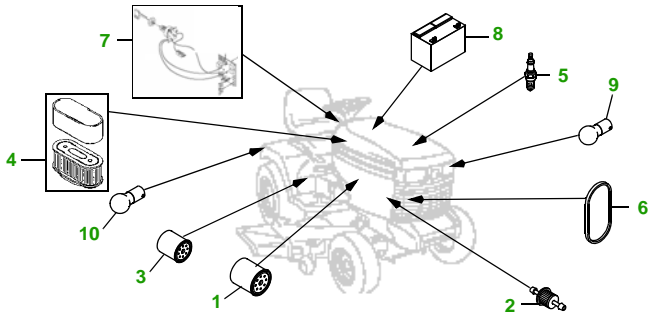

MAINTENANCE REMINDER SHEET

345 with 44M Deck

Lawn & Garden Tractor

Tractor S/N