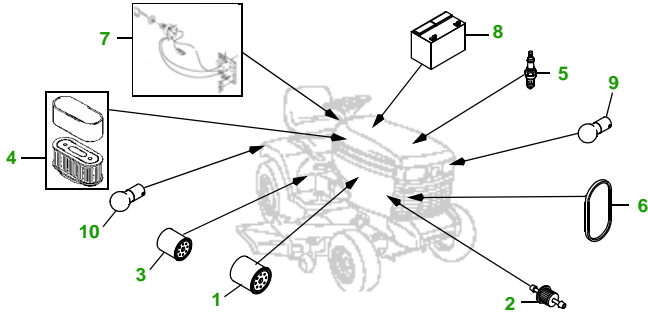

MAINTENANCE REMINDER SHEET

345 with 48C Deck

Lawn & Garden Tractor

Tractor S/N

48" Convertible Deck

Deck S/N

Key	Part No.	Description
1	AM107423	ENGINE OIL FILTER
2	AM116304	FUEL FILTER IN-LINE
3	AM120916	TRANSAXLE OIL FILTER
4	M76076	FOAM AIR FILTER ELEMENT
	M76077	PAPER AIR FILTER ELEMENT
5	M802138	SPARK PLUG (ENG AS01-DS01)
	M71939	SPARK PLUG (ENG ES01)
6	M118048	BELT - TRACTION DRIVE (S/N —070000)
	M131808	BELT - TRACTION DRIVE (S/N 070001—)
7	AM131841	KEY
	AM124137	IGNITION MODULE

Key	Part No.	Description
8	TY25881	BATTERY (DRY)
9	AD2062R	HEADLIGHT BULB
10	AR62407	WARNING LIGHT BULB
11	M145476	BLADE - STANDARD
	M127673	BLADE - HIGH LIFT
12	M143019	BELT - PRIMARY
13	M110313	BELT - SECONDARY
14	AM117478	KIT - GAGE WHEEL- YELLOW
	AM125172	KIT - GAGE WHEEL- BLACK
15	M113955	ROLLER