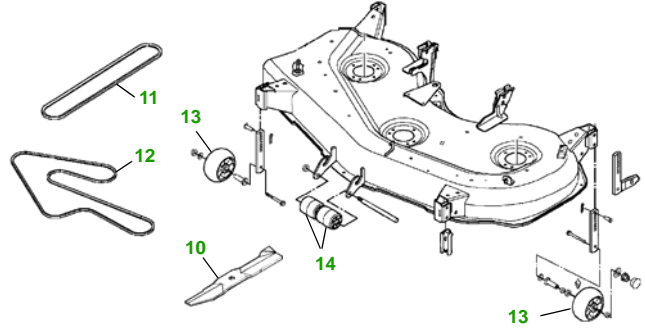

MAINTENANCE REMINDER SHEET

345 with 48C Deck

Lawn & Garden Tractor

Tractor S/N

48" Convertible Deck

Deck S/N

Key	Part No.	Description
1	AM107423	ENGINE OIL FILTER
2	AM116304	FUEL FILTER IN-LINE
3	AM120916	TRANSAXLE OIL FILTER
4	M76076	FOAM AIR FILTER ELEMENT
	M76077	PAPER AIR FILTER ELEMENT
5	M802138	SPARK PLUG (ENG AS01-DS01)
	M71939	SPARK PLUG (ENG ES01)
6	M118048	BELT - TRACTION DRIVE (S/N —070000)
	M131808	BELT - TRACTION DRIVE (S/N 070001—)
7	AM131841	KEY
	AM124137	IGNITION MODULE

Key	Part No.	Description
8	TY25881	BATTERY (DRY)
9	AD2062R	HEADLIGHT BULB
10	AR62407	WARNING LIGHT BULB
11	M145476	BLADE - STANDARD
	M127673	BLADE - HIGH LIFT
12	M143019	BELT - PRIMARY
13	M110313	BELT - SECONDARY
14	AM117478	KIT - GAGE WHEEL- YELLOW
	AM125172	KIT - GAGE WHEEL- BLACK
15	M113955	ROLLER