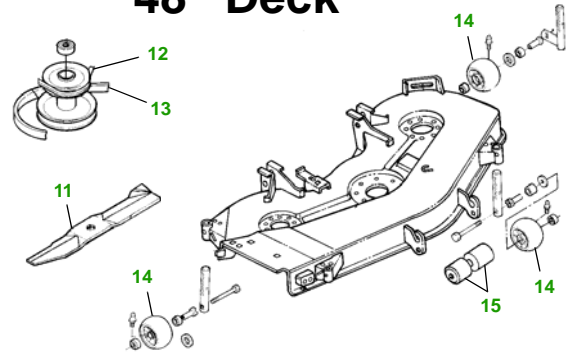

MAINTENANCE REMINDER SHEET

345 with 48" Deck

Lawn & Garden Tractor

Tractor S/N

48" Deck

Deck S/N

Key	Part No.	Description
1	AM107423	ENGINE OIL FILTER
2	AM116304	FUEL FILTER IN-LINE
3	AM120916	TRANSAXLE OIL FILTER
4	M76076	FOAM AIR FILTER ELEMENT
	M76077	PAPER AIR FILTER ELEMENT
5	M802138	SPARK PLUG (ENG AS01-DS01)
	M71939	SPARK PLUG (ENG ES01)
6	M118048	BELT - TRACTION DRIVE (S/N —070000)
	M131808	BELT - TRACTION DRIVE (S/N 070001—)
7	AM131841	KEY
	AM124137	IGNITION MODULE

Key	Part No.	Description
8	TY25881	BATTERY (DRY)
9	AD2062R	HEADLIGHT BULB
10	AR62407	WARNING LIGHT BULB
11	M115495	BLADE - STANDARD
	M135589	BLADE - HIGH LIFT
12	M143019	BELT - PRIMARY
13	M154958	BELT - SECONDARY
14	AM117478	KIT - GAGE WHEEL - YELLOW
	AM125172	KIT - GAGE WHEEL - BLACK
15	M113955	ROLLER