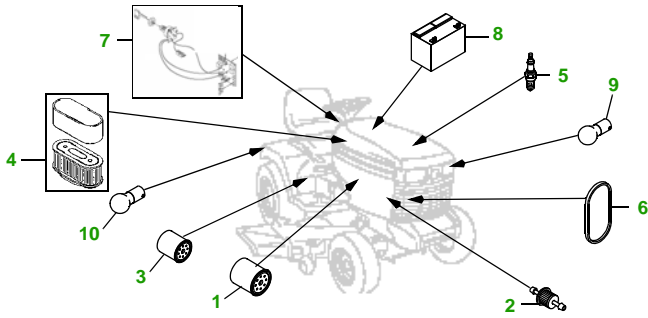

MAINTENANCE REMINDER SHEET

345 with 48" Deck

Lawn & Garden Tractor

Tractor S/N

48" Deck

Deck S/N

Key	Part No.	Description
1	AM107423	ENGINE OIL FILTER
2	AM116304	FUEL FILTER IN-LINE
3	AM120916	TRANSAXLE OIL FILTER
4	M76076	FOAM AIR FILTER ELEMENT
	M76077	PAPER AIR FILTER ELEMENT
5	M802138	SPARK PLUG (ENG AS01-DS01)
	M71939	SPARK PLUG (ENG ES01)
6	M118048	BELT - TRACTION DRIVE (S/N —070000)
	M131808	BELT - TRACTION DRIVE (S/N 070001—)
7	AM131841	KEY
	AM124137	IGNITION MODULE

Key	Part No.	Description
8	TY25881	BATTERY (DRY)
9	AD2062R	HEADLIGHT BULB
10	AR62407	WARNING LIGHT BULB
11	M115495	BLADE - STANDARD
	M135589	BLADE - HIGH LIFT
12	M143019	BELT - PRIMARY
13	M154958	BELT - SECONDARY
14	AM117478	KIT - GAGE WHEEL - YELLOW
	AM125172	KIT - GAGE WHEEL - BLACK
15	M113955	ROLLER