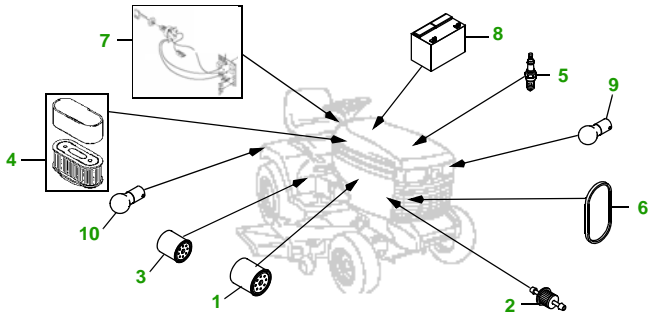

MAINTENANCE REMINDER SHEET

345 with 54" Deck

Lawn & Garden Tractor

Tractor S/N