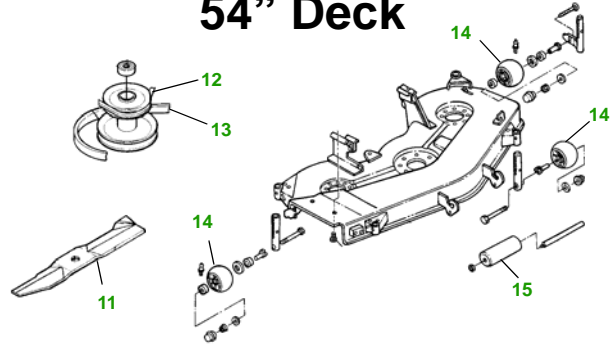

54" Deck

Deck S/N

Key	Part No.	Description
1	AM107423	ENGINE OIL FILTER
2	AM116304	FUEL FILTER IN-LINE
3	AM120916	TRANSAXLE OIL FILTER
4	M76076	FOAM AIR FILTER ELEMENT
	M76077	PAPER AIR FILTER ELEMENT
5	M802138	SPARK PLUG (ENG AS01-DS01)
	M71939	SPARK PLUG (ENG ES01)
6	M118048	BELT - TRACTION DRIVE (S/N —070000)
	M131808	BELT - TRACTION DRIVE (S/N 070001—)
7	AM131841	KEY
	AM124137	IGNITION MODULE

Key	Part No.	Description
8	TY25881	BATTERY (DRY)
9	AD2062R	HEADLIGHT BULB
10	AR62407	WARNING LIGHT BULB
11	M115496	BLADE - STANDARD
	M113518	BLADE - MULCHING
12	M143019	BELT - PRIMARY
13	M118685	BELT - SECONDARY
14	AM133602	KIT - GAGE WHEEL- FRONT
	AM125172	KIT - GAGE WHEEL- REAR
15	M113955	ROLLER

Service Recommendations

"As Needed" Parts

Qty	Part No	Item	Qty or Capacity	Change Interval in Hours
2	AM107423	Oil Filter	1	50/200
1	TY22076	2 1/2 Gal Turf Gard® 10W30 Engine Oil	2.0 qt	50/200
2	AM120916	Transaxle Oil Filter	1	50
2	TY22000	1 Gal Low Viscosity Hygard	4.7 qt	50
1	AM116304	Fuel Filter	1	200
2	TY6341	JD Multi Purpose SD Polyurea Grease		As Needed

Qty	Part No	Item
1	M76076	Air Filter - Foam
1	M76077	Air Filter - Paper
2	M802138	Spark Plug (Eng AS01 - DS01)
2	M71939	Spark Plug (Eng ES01)
3	M115496	Blade - Standard
3	M113518	Blade - Mulching
1	M118048	Belt - Traction Drive (S/N —070000)
1	M131808	Belt - Traction Drive (S/N 070001—)
1	M143019	Belt - Primary
1	M118685	Belt - Secondary
1	AM131841	Key
1	AM115497	Fuel Cap - (S/N —070000)
1	AM122880	Fuel Cap - (S/N 070001—)
1	TY130907	Mower Deck Leveling Gauge
1	TY26183	Grease Gun

FOR ON-LINE PARTS ASSISTANCE:

• www.deere.com

- Click on **Residential**
- Click on **Parts** to:
- Click on...

- **View Parts Catalogs** to look-up part numbers
- **JDParts** to order parts on-line from your dealer
- **Valuable Parts Coupons** for discounts at your dealer
- **Coolants, Oils & Lubricants** to learn about our quality fluids
- **Replacement Parts - The Quality Story** tells you 'why' John Deere branded parts are superior

FOR ON-LINE SERVICE ASSISTANCE:

• www.deere.com

- Click on **Residential**
- Click on **Services & Support**
- Click on **Service Solutions**

- Click on **Mobile Maintenance** for Ready To Mow AT HOME Service
- Click on **John Deere Service Plans** for extended warranty and free pick-up and delivery of your tractor

OTHER SITES:

• Home and Workshop Products

• www.deere.com

• Click on **Residential**

• **John Deere Credit**

• Go to www.johndeerecredit.com for John Deere Revolving Credit to find your finance solution

• **John Deere Gifts!**

• Go to www.johndeeregifts.com to stop by John Deere's "General Store" !!

Dealer Name

Contact Name

Dealer Phone No

Home Maintenance Kit

Unit	Kit Number
345	LG186 (S/N —096209) or LG238 (S/N 096210—)

JOHN DEERE