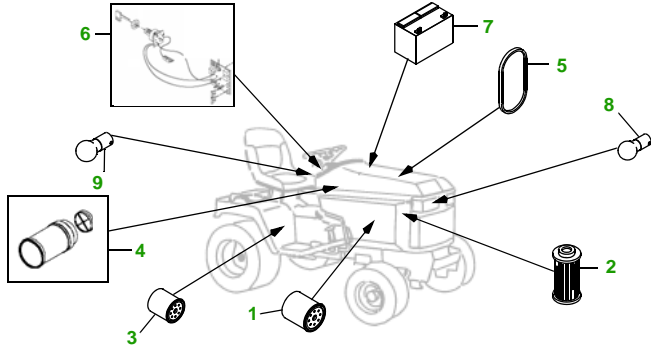

MAINTENANCE REMINDER SHEET

355D with 38" Deck

Lawn & Garden Tractor

Tractor S/N

38" Deck

Deck S/N

Key	Part No.	Description
1	M806418.....	ENGINE OIL FILTER
2	M807152.....	FUEL FILTER
3	AM120916	TRANSAXLE OIL FILTER
4	AM130295	AIR FILTER ELEM (SOLD AS SET ONLY)
5	M130808.....	BELT - TRACTION DRIVE
6	AM131841	KEY
	AM132500	IGNITION MODULE
7	TY25876.....	BATTERY (DRY)

Key	Part No.	Description
8	AD2062R	HEADLIGHT BULB
9	AR62407.....	CONSOLE LIGHT BULB
10	M82408.....	BLADE - LOW LIFT
	AM137324	KIT - SIDE DISCHARGE BLADE - STANDARD
	AM137326	KIT - BAGGING BLADE
	AM137325	KIT - MULCHING BLADE
11	M117608	BELT - PRIMARY
12	M82462.....	BELT - SECONDARY
13	AM133602	KIT - GAGE WHEEL