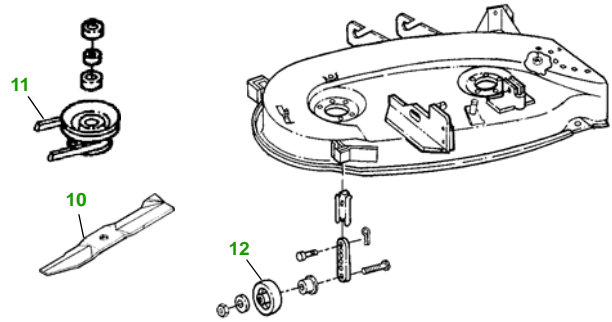

MAINTENANCE REMINDER SHEET

355D with 38" Deck

Lawn & Garden Tractor

Tractor S/N

38" Deck

Deck S/N

Key	Part No.	Description
1	M806418.....	ENGINE OIL FILTER
2	M807152.....	FUEL FILTER
3	AM120916	TRANSAXLE OIL FILTER
4	AM130295	AIR FILTER ELEM (SOLD AS SET ONLY)
5	M130808.....	BELT - TRACTION DRIVE
6	AM131841	KEY
	AM132500	IGNITION MODULE
7	TY25876.....	BATTERY (DRY)

Key	Part No.	Description
8	AD2062R	HEADLIGHT BULB
9	AR62407.....	CONSOLE LIGHT BULB
10	M82408.....	BLADE - LOW LIFT
	AM137324	KIT - SIDE DISCHARGE BLADE - STANDARD
	AM137326	KIT - BAGGING BLADE
	AM137325	KIT - MULCHING BLADE
11	M117608	BELT - PRIMARY
12	M82462.....	BELT - SECONDARY
13	AM133602	KIT - GAGE WHEEL