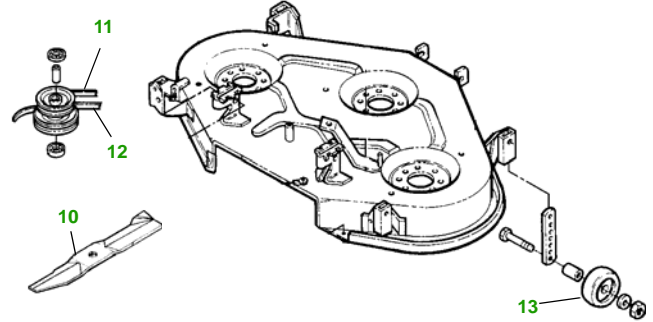

MAINTENANCE REMINDER SHEET

355D with 44M Deck

Lawn & Garden Tractor

Tractor S/N

44" Mulching Deck

Deck S/N

Key	Part No.	Description
1	M806418	ENGINE OIL FILTER
2	M807152	FUEL FILTER
3	AM120916	TRANSAXLE OIL FILTER
4	AM130295	AIR FILTER ELEM (SOLD AS SET ONLY)
5	M130808	BELT - TRACTION DRIVE
6	AM131841	KEY
	AM132500	IGNITION MODULE
7	TY25876	BATTERY (DRY)

Key	Part No.	Description
8	AD2062R	HEADLIGHT BULB
9	AR62407	CONSOLE LIGHT BULB
10	M119798	BLADE - MULCHING (TOP)
	M119799	BLADE - CUTTING (BOTTOM)
11	M119696	BELT - PRIMARY
12	M115776	BELT - SECONDARY
13	AM133602	KIT - GAGE WHEEL