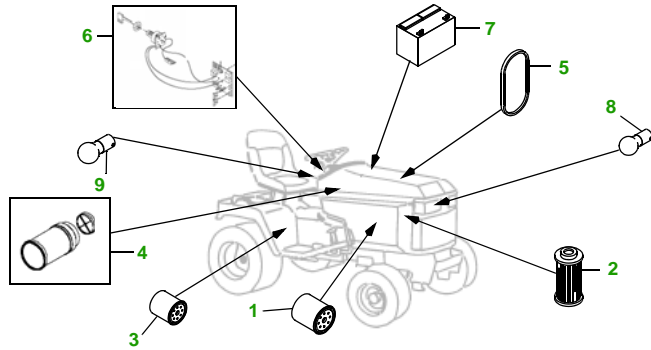

MAINTENANCE REMINDER SHEET

355D with 44M Deck

Lawn & Garden Tractor

Tractor S/N

44" Mulching Deck

Deck S/N

Key	Part No.	Description
1	M806418	ENGINE OIL FILTER
2	M807152	FUEL FILTER
3	AM120916	TRANSAXLE OIL FILTER
4	AM130295	AIR FILTER ELEM (SOLD AS SET ONLY)
5	M130808	BELT - TRACTION DRIVE
6	AM131841	KEY
	AM132500	IGNITION MODULE
7	TY25876	BATTERY (DRY)

Key	Part No.	Description
8	AD2062R	HEADLIGHT BULB
9	AR62407	CONSOLE LIGHT BULB
10	M119798	BLADE - MULCHING (TOP)
	M119799	BLADE - CUTTING (BOTTOM)
11	M119696	BELT - PRIMARY
12	M115776	BELT - SECONDARY
13	AM133602	KIT - GAGE WHEEL