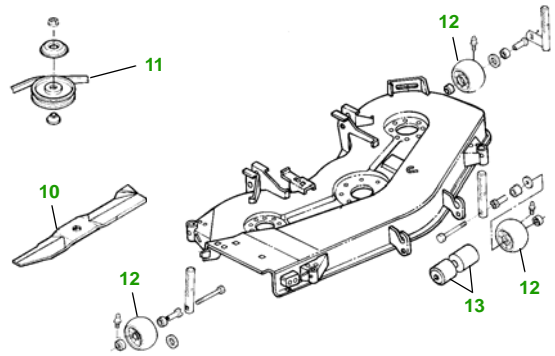

54" Deck

Deck S/N

Key	Part No.	Description
1	M806418.....	ENGINE OIL FILTER
2	M807152.....	FUEL FILTER
3	AM120916	TRANSAXLE OIL FILTER
4	AM130295	AIR FILTER ELEM (SOLD AS SET ONLY)
5	M130808.....	BELT - TRACTION DRIVE
6	AM131841	KEY
	AM132500	IGNITION MODULE
7	TY25876.....	BATTERY (DRY)

Key	Part No.	Description
8	AD2062R	HEADLIGHT BULB
9	AR62407	CONSOLE LIGHT BULB
10	M115496	BLADE - STANDARD
	M135590.....	BLADE - HIGH LIFT
11	M112269	BELT
12	AM117478.....	KIT - GAGE WHEEL- YELLOW
	AM125172	KIT - GAGE WHEEL- BLACK
13	M113955	ROLLER

Service Recommendations

Qty	Part No	Item	Qty or Capacity	Change Interval in Hours
2	M806418	Oil Filter	1	50/100
6	TY22064	1 Qt Torq Gard® 5W30 Engine Oil	2.4 qt	50/100
1	AM120916	Transaxle Oil Filter	1	50
2	TY22000	1 Gal Low Viscosity Hygard	4.7 qt	50
1	M807152	Fuel Filter	1	200
2	TY6341	JD Multi Purpose SD Polyurea Grease		As Needed

"As Needed" Parts

Qty	Part No	Item
1	AM130295	Air Filter Elem (Sold as set only)
3	M115496	Blade - Standard
3	M135590	Blade - High Lift
1	M130808	Belt - Traction Drive
1	M112269	Belt - Mower
1	AM131841	Key
1	AM123508	Fuel Cap
1	TY130907	Mower Deck Leveling Gauge
1	TY26183	Grease Gun

FOR ON-LINE PARTS ASSISTANCE:

• www.deere.com

- Click on **Residential**
- Click on **Parts** to:
- Click on...

- **View Parts Catalogs** to look-up part numbers
- **JDParts** to order parts on-line from your dealer
- **Valuable Parts Coupons** for discounts at your dealer
- **Coolants, Oils & Lubricants** to learn about our quality fluids
- **Replacement Parts - The Quality Story** tells you 'why' John Deere branded parts are superior

FOR ON-LINE SERVICE ASSISTANCE:

• www.deere.com

- Click on **Residential**
- Click on **Services & Support**
- Click on **Service Solutions**

- Click on **Mobile Maintenance** for Ready To Mow AT HOME Service
- Click on **John Deere Service Plans** for extended warranty and free pick-up and delivery of your tractor

OTHER SITES:

• Home and Workshop Products

• **John Deere Credit**

- Go to www.johndeerecredit.com for John Deere Revolving Credit to find your finance solution

• **John Deere Gifts!!**

- Go to www.johndeeregifts.com to stop by John Deere's "General Store" !!

Dealer Name

Contact Name

Dealer Phone No

Home Maintenance Kit

Unit	Kit Number
355D	LG179

JOHN DEERE