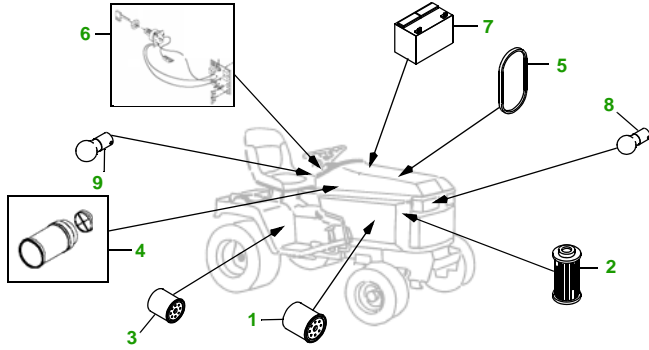

MAINTENANCE REMINDER SHEET

355D with 54" Deck

Lawn & Garden Tractor

Tractor S/N