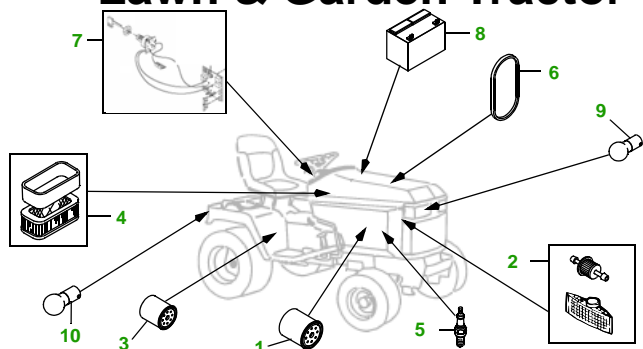

MAINTENANCE REMINDER SHEET

425 with 48" Deck

Lawn & Garden Tractor

Tractor S/N

48" Deck

Deck S/N

Key	Part No.	Description
1	AM107423	ENGINE OIL FILTER
2	AM116304	FUEL FILTER IN-LINE
	M111816	FUEL PUMP FILTER
3	AM116156	TRANSAXLE OIL FILTER
4	M76076	FOAM AIR FILTER ELEMENT
	M117254	PAPER AIR FILTER ELEMENT
5	AM101194	SPARK PLUG (ENG - ASO2,BSO2,CSO2, DSO2,ESO2, FSO2)
	M805853	SPARK PLUG (ENG - GSO2)
6	M97340	BELT - FAN
7	AM131841	KEY

Key	Part No.	Description
	AM120819	IGNITION SWITCH
8	TY25221	BATTERY (DRY)
9	AD2062R	HEADLIGHT BULB
10	AR62407	WARNING LIGHT BULB
11	M115495	BLADE - STANDARD
	M76466	BLADE - HIGH LIFT
12	M112268	BELT
13	AM117478	KIT - GAGE WHEEL - YELLOW
	AM125172	KIT - GAGE WHEEL - BLACK
14	M113955	ROLLER