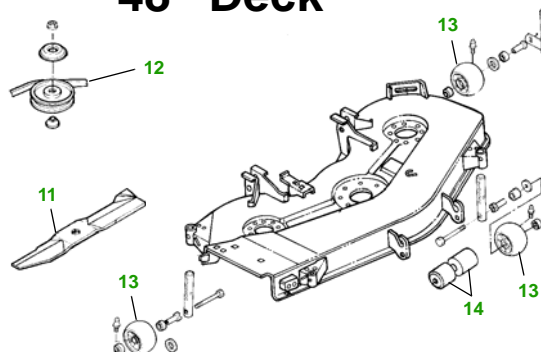

MAINTENANCE REMINDER SHEET

425 with 48" Deck

Lawn & Garden Tractor

Tractor S/N

48" Deck

Deck S/N

Key	Part No.	Description
1	AM107423	ENGINE OIL FILTER
2	AM116304	FUEL FILTER IN-LINE
	M111816	FUEL PUMP FILTER
3	AM116156	TRANSAXLE OIL FILTER
4	M76076	FOAM AIR FILTER ELEMENT
	M117254	PAPER AIR FILTER ELEMENT
5	AM101194	SPARK PLUG (ENG - ASO2,BSO2,CSO2, DSO2,ESO2, FSO2)
	M805853	SPARK PLUG (ENG - GSO2)
6	M97340	BELT - FAN
7	AM131841	KEY

Key	Part No.	Description
	AM120819	IGNITION SWITCH
8	TY25221	BATTERY (DRY)
9	AD2062R	HEADLIGHT BULB
10	AR62407	WARNING LIGHT BULB
11	M115495	BLADE - STANDARD
	M76466	BLADE - HIGH LIFT
12	M112268	BELT
13	AM117478	KIT - GAGE WHEEL - YELLOW
	AM125172	KIT - GAGE WHEEL - BLACK
14	M113955	ROLLER