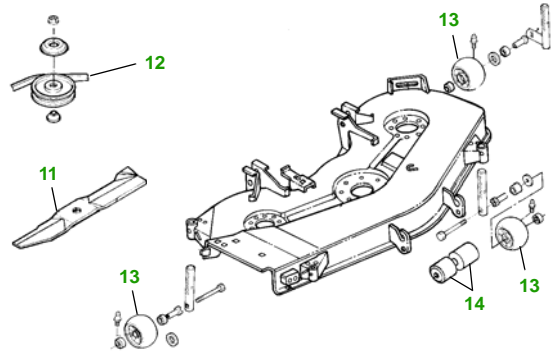

MAINTENANCE REMINDER SHEET

425 with 54" Deck

Lawn & Garden Tractor

Tractor S/N

54" Deck

Deck S/N

Key	Part No.	Description
1	AM107423	ENGINE OIL FILTER
2	AM116304	FUEL FILTER IN-LINE
	M111816	FUEL PUMP FILTER
3	AM116156	TRANSAXLE OIL FILTER
4	M76076	FOAM AIR FILTER ELEMENT
	M117254	PAPER AIR FILTER ELEMENT
5	AM101194	SPARK PLUG (ENG - ASO2,BSO2,CSO2, DSO2,ESO2, FSO2)
	M805853	SPARK PLUG (ENG - GSO2)
6	M97340	BELT - FAN

Key	Part No.	Description
7	AM131841	KEY
	AM120819	IGNITION SWITCH
8	TY25221	BATTERY (DRY)
9	AD2062R	HEADLIGHT BULB
10	AR62407	WARNING LIGHT BULB
11	M115496	BLADE - STANDARD
	M135590	BLADE - HIGH LIFT
12	M112269	BELT
13	AM117478	KIT - GAGE WHEEL- YELLOW
	AM125172	KIT - GAGE WHEEL- BLACK
14	M113955	ROLLER