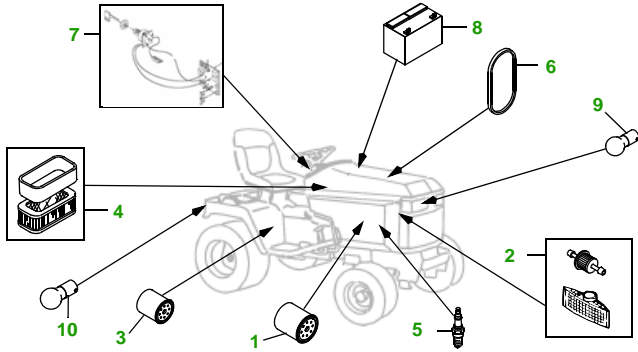

MAINTENANCE REMINDER SHEET

425 with 54" Deck

Lawn & Garden Tractor

Tractor S/N

54" Deck

Deck S/N

Key	Part No.	Description
1	AM107423	ENGINE OIL FILTER
2	AM116304	FUEL FILTER IN-LINE
	M111816	FUEL PUMP FILTER
3	AM116156	TRANSAXLE OIL FILTER
4	M76076	FOAM AIR FILTER ELEMENT
	M117254	PAPER AIR FILTER ELEMENT
5	AM101194	SPARK PLUG (ENG - ASO2,BSO2,CSO2, DSO2,ESO2, FSO2)
	M805853	SPARK PLUG (ENG - GSO2)
6	M97340	BELT - FAN

Key	Part No.	Description
7	AM131841	KEY
	AM120819	IGNITION SWITCH
8	TY25221	BATTERY (DRY)
9	AD2062R	HEADLIGHT BULB
10	AR62407	WARNING LIGHT BULB
11	M115496	BLADE - STANDARD
	M135590	BLADE - HIGH LIFT
12	M112269	BELT
13	AM117478	KIT - GAGE WHEEL- YELLOW
	AM125172	KIT - GAGE WHEEL- BLACK
14	M113955	ROLLER