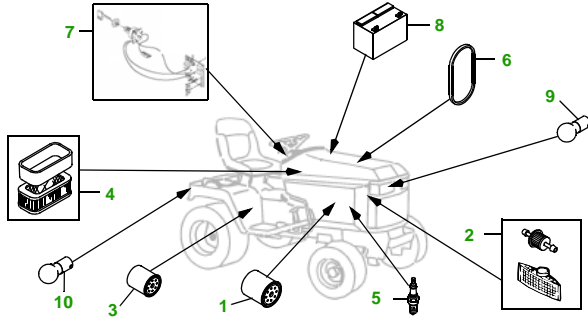

MAINTENANCE REMINDER SHEET

425 with 60" Deck

Lawn & Garden Tractor

Tractor S/N

60" Deck

Deck S/N

Key	Part No.	Description
1	AM107423	ENGINE OIL FILTER
2	AM116304	FUEL FILTER IN-LINE
	M111816	FUEL PUMP FILTER
3	AM116156	TRANSAXLE OIL FILTER
4	M76076	FOAM AIR FILTER ELEMENT
	M117254	PAPER AIR FILTER ELEMENT
5	AM101194	SPARK PLUG (ENG - ASO2,BSO2,CSO2, DSO2,ESO2, FSO2)
	M805853	SPARK PLUG (ENG - GSO2)
6	M97340	BELT - FAN
7	AM131841	KEY

Key	Part No.	Description
	AM120819	IGNITION SWITCH
8	TY25221	BATTERY (DRY)
9	AD2062R	HEADLIGHT BULB
10	AR62407	WARNING LIGHT BULB
11	M141785	BLADE - STANDARD
	M119206	BLADE - MULCH
12	M120381	BELT
13	AM107561	CASTER WHEEL KIT
14	AM107560	CASTER WHEEL KIT
15	M115245	WHEEL
16	M113955	ROLLER - FRONT
17	AM101044	ROLLER - REAR