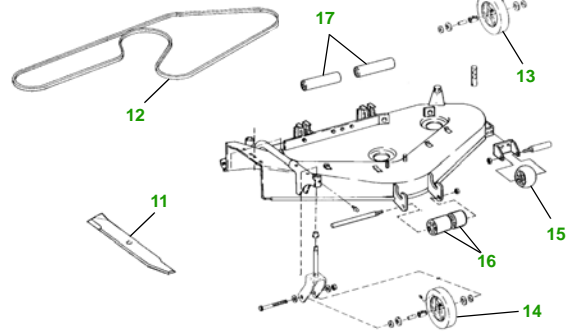

MAINTENANCE REMINDER SHEET

425 with 60" Deck

Lawn & Garden Tractor

Tractor S/N

60" Deck

Deck S/N

Key	Part No.	Description
1	AM107423	ENGINE OIL FILTER
2	AM116304	FUEL FILTER IN-LINE
	M111816	FUEL PUMP FILTER
3	AM116156	TRANSAXLE OIL FILTER
4	M76076	FOAM AIR FILTER ELEMENT
	M117254	PAPER AIR FILTER ELEMENT
5	AM101194	SPARK PLUG (ENG - ASO2,BSO2,CSO2, DSO2,ESO2, FSO2)
	M805853	SPARK PLUG (ENG - GSO2)
6	M97340	BELT - FAN
7	AM131841	KEY

Key	Part No.	Description
	AM120819	IGNITION SWITCH
8	TY25221	BATTERY (DRY)
9	AD2062R	HEADLIGHT BULB
10	AR62407	WARNING LIGHT BULB
11	M141785	BLADE - STANDARD
	M119206	BLADE - MULCH
12	M120381	BELT
13	AM107561	CASTER WHEEL KIT
14	AM107560	CASTER WHEEL KIT
15	M115245	WHEEL
16	M113955	ROLLER - FRONT
17	AM101044	ROLLER - REAR