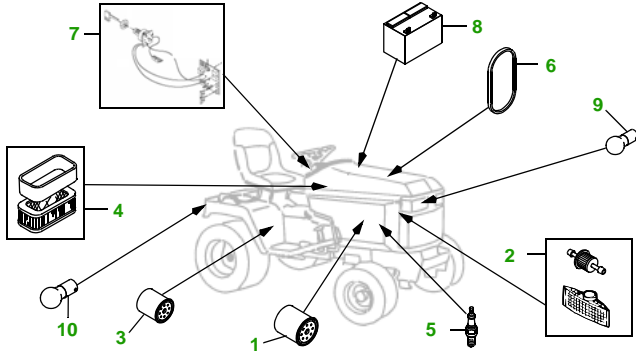

MAINTENANCE REMINDER SHEET

445 with 48" Deck

Lawn & Garden Tractor

Tractor S/N

48" Deck

Deck S/N

Key	Part No.	Description
1	AM107423	ENGINE OIL FILTER
2	AM116304	FUEL FILTER IN-LINE
	M111816	FUEL PUMP FILTER
3	AM116156	TRANSAXLE OIL FILTER
4	M76076	FOAM AIR FILTER ELEMENT
	M117254	PAPER AIR FILTER ELEMENT
5	AM101194	SPARK PLUG (ENG - ASO2,BSO2,CSO2, DSO2,ESO2, FSO2)
	M805853	SPARK PLUG (ENG - GSO2)
6	M97340	BELT - FAN

Key	Part No.	Description
7	AM131841	KEY
	AM120819	IGNITION SWITCH
8	TY25221	BATTERY (DRY)
9	AD2062R	HEADLIGHT BULB
10	AR62407	WARNING LIGHT BULB
11	M115495	BLADE - STANDARD
	M135589	BLADE - HIGH LIFT
12	M112268	BELT
13	AM117478	KIT - GAGE WHEEL - YELLOW
	AM125172	KIT - GAGE WHEEL - BLACK
14	M113955	ROLLER