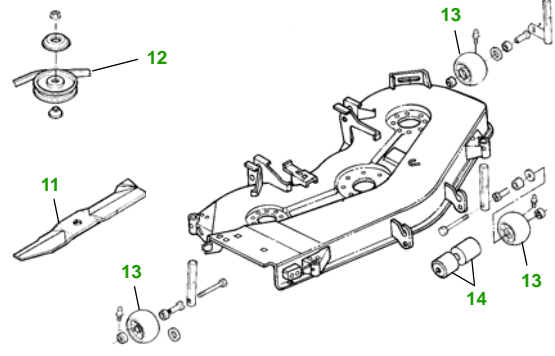

MAINTENANCE REMINDER SHEET

445 with 48" Deck

Lawn & Garden Tractor

Tractor S/N

48" Deck

Deck S/N

Key	Part No.	Description
1	AM107423	ENGINE OIL FILTER
2	AM116304	FUEL FILTER IN-LINE
	M111816	FUEL PUMP FILTER
3	AM116156	TRANSAXLE OIL FILTER
4	M76076	FOAM AIR FILTER ELEMENT
	M117254	PAPER AIR FILTER ELEMENT
5	AM101194	SPARK PLUG (ENG - ASO2,BSO2,CSO2, DSO2,ESO2, FSO2)
	M805853	SPARK PLUG (ENG - GSO2)
6	M97340	BELT - FAN

Key	Part No.	Description
7	AM131841	KEY
	AM120819	IGNITION SWITCH
8	TY25221	BATTERY (DRY)
9	AD2062R	HEADLIGHT BULB
10	AR62407	WARNING LIGHT BULB
11	M115495	BLADE - STANDARD
	M135589	BLADE - HIGH LIFT
12	M112268	BELT
13	AM117478	KIT - GAGE WHEEL - YELLOW
	AM125172	KIT - GAGE WHEEL - BLACK
14	M113955	ROLLER

"As Needed" Parts

Qty	Part No	Item
2	AM101194	Spark Plug - (Eng - ASO2,BSO2,CSO2, DSO2,ESO2, FSO2)
2	M805853	Spark Plug - (Eng - GS02)
3	M115495	Blade - Standard
3	M135589	Blade - High Lift
1	M97340	Belt - Fan
1	M112268	Belt - Mower
1	AM131841	Key
1	AM115497	Fuel Cap
1	TY130907	Mower Deck Leveling Gauge
1	TY26183	Grease Gun