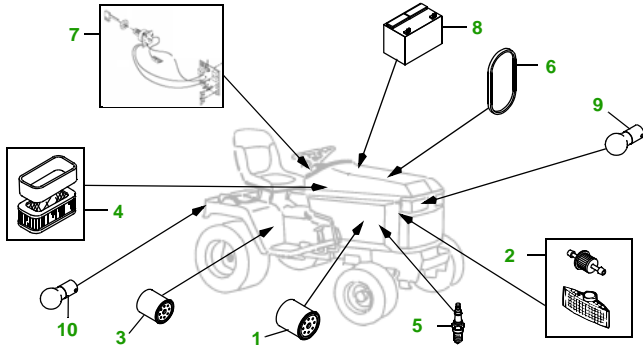

MAINTENANCE REMINDER SHEET

445 with 54" Deck

Lawn & Garden Tractor

Tractor S/N

54" Deck

Deck S/N

Key	Part No.	Description
1	AM107423	ENGINE OIL FILTER
2	AM116304	FUEL FILTER IN-LINE
	M111816	FUEL PUMP FILTER
3	AM116156	TRANSAXLE OIL FILTER
4	M76076	FOAM AIR FILTER ELEMENT
	M117254	PAPER AIR FILTER ELEMENT
5	AM101194	SPARK PLUG (ENG - ASO2,BSO2,CSO2, DSO2,ESO2, FSO2)
	M805853	SPARK PLUG (ENG - GSO2)
6	M97340	BELT - FAN

Key	Part No.	Description
7	AM131841	KEY
	AM120819	IGNITION SWITCH
8	TY25221	BATTERY (DRY)
9	AD2062R	HEADLIGHT BULB
10	AR62407	WARNING LIGHT BULB
11	M115496	BLADE - STANDARD
	M135590	BLADE - HIGH LIFT
12	M112269	BELT
13	AM117478	KIT - GAGE WHEEL - YELLOW
	AM125172	KIT - GAGE WHEEL - BLACK
14	M113955	ROLLER