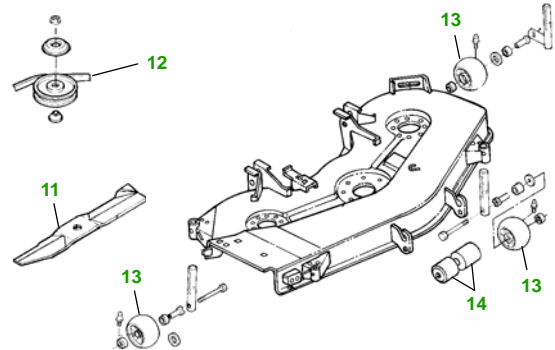

MAINTENANCE REMINDER SHEET

445 with 54" Deck

Lawn & Garden Tractor

Tractor S/N

54" Deck

Deck S/N

Key	Part No.	Description
1	AM107423	ENGINE OIL FILTER
2	AM116304	FUEL FILTER IN-LINE
	M111816	FUEL PUMP FILTER
3	AM116156	TRANSAXLE OIL FILTER
4	M76076	FOAM AIR FILTER ELEMENT
	M117254	PAPER AIR FILTER ELEMENT
5	AM101194	SPARK PLUG (ENG - ASO2,BSO2,CSO2, DSO2,ESO2, FSO2)
	M805853	SPARK PLUG (ENG - GSO2)
6	M97340	BELT - FAN

Key	Part No.	Description
7	AM131841	KEY
	AM120819	IGNITION SWITCH
8	TY25221	BATTERY (DRY)
9	AD2062R	HEADLIGHT BULB
10	AR62407	WARNING LIGHT BULB
11	M115496	BLADE - STANDARD
	M135590	BLADE - HIGH LIFT
12	M112269	BELT
13	AM117478	KIT - GAGE WHEEL - YELLOW
	AM125172	KIT - GAGE WHEEL - BLACK
14	M113955	ROLLER