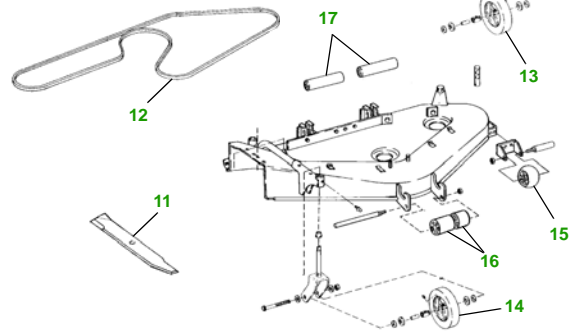

MAINTENANCE REMINDER SHEET

445 with 60" Deck

Lawn & Garden Tractor

Tractor S/N

60" Deck

Deck S/N

Key	Part No.	Description
1	AM107423	ENGINE OIL FILTER
2	AM116304	FUEL FILTER IN-LINE
	M111816	FUEL PUMP FILTER
3	AM116156	TRANSAXLE OIL FILTER
4	M76076	FOAM AIR FILTER ELEMENT
	M117254	PAPER AIR FILTER ELEMENT
5	AM101194	SPARK PLUG (ENG - ASO2,BSO2,CSO2, DSO2,ESO2, FSO2)
	M805853	SPARK PLUG (ENG - GSO2)
6	M97340	BELT - FAN
7	AM131841	KEY

Key	Part No.	Description
	AM120819	IGNITION SWITCH
8	TY25221	BATTERY (DRY)
9	AD2062R	HEADLIGHT BULB
10	AR62407	WARNING LIGHT BULB
11	M141785	BLADE - STANDARD
	M119206	BLADE - MULCH
12	M120381	BELT
13	AM107561	CASTER WHEEL KIT
14	AM107560	CASTER WHEEL KIT
15	M115245	WHEEL
16	M113955	ROLLER - FRONT
17	AM101044	ROLLER - REAR