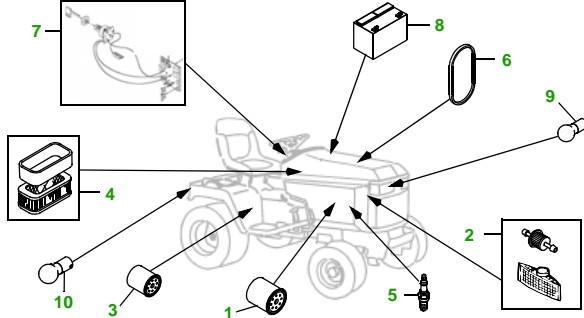

MAINTENANCE REMINDER SHEET

445 with 60" Deck

Lawn & Garden Tractor

Tractor S/N

60" Deck

Deck S/N

Key	Part No.	Description
1	AM107423	ENGINE OIL FILTER
2	AM116304	FUEL FILTER IN-LINE
	M111816	FUEL PUMP FILTER
3	AM116156	TRANSAXLE OIL FILTER
4	M76076	FOAM AIR FILTER ELEMENT
	M117254	PAPER AIR FILTER ELEMENT
5	AM101194	SPARK PLUG (ENG - ASO2,BSO2,CSO2, DSO2,ESO2, FSO2)
	M805853	SPARK PLUG (ENG - GSO2)
6	M97340	BELT - FAN
7	AM131841	KEY

Key	Part No.	Description
	AM120819	IGNITION SWITCH
8	TY25221	BATTERY (DRY)
9	AD2062R	HEADLIGHT BULB
10	AR62407	WARNING LIGHT BULB
11	M141785	BLADE - STANDARD
	M119206	BLADE - MULCH
12	M120381	BELT
13	AM107561	CASTER WHEEL KIT
14	AM107560	CASTER WHEEL KIT
15	M115245	WHEEL
16	M113955	ROLLER - FRONT
17	AM101044	ROLLER - REAR