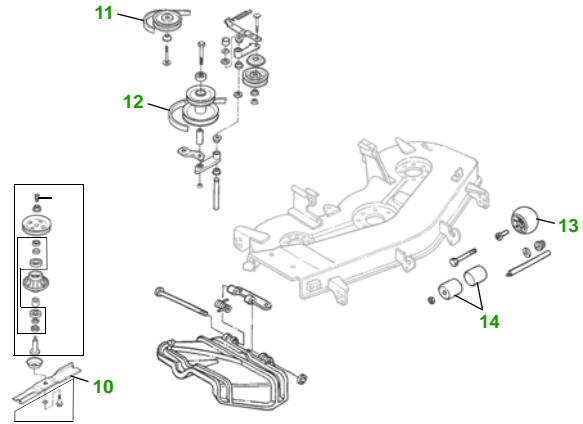

54" Deck

Deck S/N

Key	Part No.	Description
1	AM125424	OIL FILTER
	GY20577	OIL FILTER (PACKAGE)
2	AM116304	FUEL FILTER - IN-LINE
	GY20709	FUEL FILTER (PACKAGE)
3	M809443	TRANSAXLE FILTER
4	GY20576	AIR CLEANER (PACKAGE)
5	GY20680	KEY -PADDED (PACKAGE)
	AM132808	IGNITION SWITCH
6	TY25221	BATTERY

Key	Part No.	Description
7	M136927	BELT - TRACTION DRIVE
8	M78543	SPARK PLUG
9	AD2062R	HEADLIGHT BULB
10	M115496	BLADE - MEDIUM LIFT
	GY20569	BLADE - (PKG) (PACKAGED QTY - 3 BLADES)
11	M110312	KIT - BELT - PRIMARY (PACKAGE)
12	M118685	BELT - SECONDARY
13	GX10168	WHEEL
14	M113955	ROLLER

Service Recommendations

Qty	Part No	Item	Qty or Capacity	Change Interval in Hours
1	AM125424	Oil Filter	1	200
9	TY22029 or TY22076	1 Qt. Engine Oil Turf Gard® 10W30 2 1/2 Gal. Engine Oil Turf Gard® 10W30	2.2 qt	5/50/150/250
1	AM116304	Fuel Filter	1	200
2	TY6341	JD Multi Purpose SD Polyurea Grease		As Needed

"As Needed" Parts

Qty	Part No	Item
1	GY20661	Air Cleaner
2	M78543	Spark Plug
3	M115496	Blade - 54" Medium Lift
1	M110312	Belt Kit - Primary
1	M118685	Belt - Secondary
1	M136927	Belt - Traction Drive
1	GY20680	Key
1	AM115497	Fuel Cap
1	TY15272	Mower Deck Leveling Gauge
1	TY15410	Grease Gun

FOR ON-LINE PARTS ASSISTANCE:

• www.deere.com

- Click on **Residential**
- Click on **Parts** to:
- Click on...

- **View Parts Catalogs** to look-up part numbers
- **JDParts** to order parts on-line from your dealer
- **Valuable Parts Coupons** for discounts at your dealer
- **Coolants, Oils & Lubricants** to learn about our quality fluids
- **Replacement Parts - The Quality Story** tells you 'why' John Deere branded parts are superior

FOR ON-LINE SERVICE ASSISTANCE:

• www.deere.com

- Click on **Residential**
- Click on **Services & Support**
- Click on **Service Solutions**

- Click on **Mobile Maintenance** for Ready To Mow AT HOME Service
- Click on **John Deere Service Plans** for extended warranty and free pick-up and delivery of your tractor

OTHER SITES:

• Home and Workshop Products

• www.deere.com

• Click on **Residential**

• **John Deere Credit**

• Go to www.johndeerecredit.com for John Deere Revolving Credit to find your finance solution

• **John Deere Gifts!**

• Go to www.johndeeregifts.com to stop by John Deere's "General Store" !!

Dealer Name

Contact Name

Dealer Phone No

Home Maintenance Kit

Unit	Kit Number
G100	LG199

JOHN DEERE