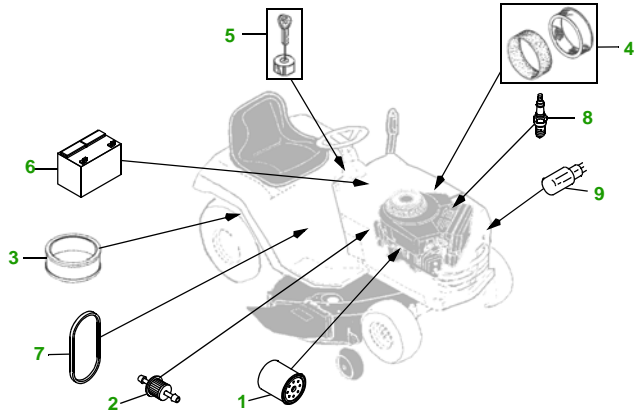

MAINTENANCE REMINDER SHEET

G100 with 54" Deck

Garden Tractor

Tractor S/N