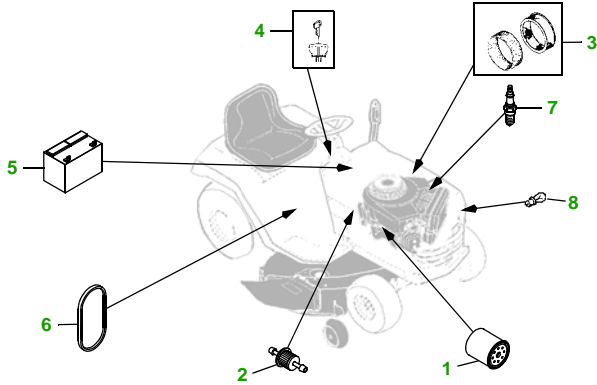

MAINTENANCE REMINDER SHEET

G110 with 54" Deck

Garden Tractor

Tractor S/N

54" Deck

Deck S/N

Key	Part No.	Description
1	AM125424	OIL FILTER
	GY20577	OIL FILTER (PACKAGE)
2	AM116304	FUEL FILTER - IN-LINE
	GY20709	FUEL FILTER (PACKAGE)
3	GY20576	KIT - AIR FILTER (PACKAGE)
4	GY20680	KEY - PADDED (PACKAGE)
	GY20074	IGNITION SWITCH
5	TY25878	BATTERY

Key	Part No.	Description
6	GX21407	BELT - TRACTION DRIVE
7	M78543	SPARK PLUG
8	AD2062R	HEADLIGHT BULB
9	GY20679	KIT - BLADE (PACKAGED QTY - 3 BLADES)
10	GX21395	V-BELT
11	GX10168	WHEEL

Service Recommendations