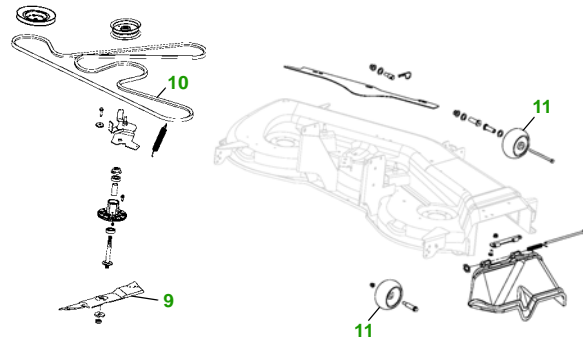

MAINTENANCE REMINDER SHEET

G110 with 54" Deck

Garden Tractor

Tractor S/N

54" Deck

Deck S/N

Key	Part No.	Description
1	AM125424	OIL FILTER
	GY20577	OIL FILTER (PACKAGE)
2	AM116304	FUEL FILTER - IN-LINE
	GY20709	FUEL FILTER (PACKAGE)
3	GY20576	KIT - AIR FILTER (PACKAGE)
4	GY20680	KEY - PADDED (PACKAGE)
	GY20074	IGNITION SWITCH
5	TY25878	BATTERY

Key	Part No.	Description
6	GX21407	BELT - TRACTION DRIVE
7	M78543	SPARK PLUG
8	AD2062R	HEADLIGHT BULB
9	GY20679	KIT - BLADE (PACKAGED QTY - 3 BLADES)
10	GX21395	V-BELT
11	GX10168	WHEEL

Service Recommendations

Qty	Part No	Item
1	GY20679	Blade - Kit 54"
1	GX21395	Belt - Mower Drive
1	GX21407	Belt - Traction Drive
1	GY20680	Key
1	GX22166	Fuel Cap
1	TY15272	Mower Deck Leveling Gauge
1	TY15410	Grease Gun

FOR ON-LINE PARTS ASSISTANCE: