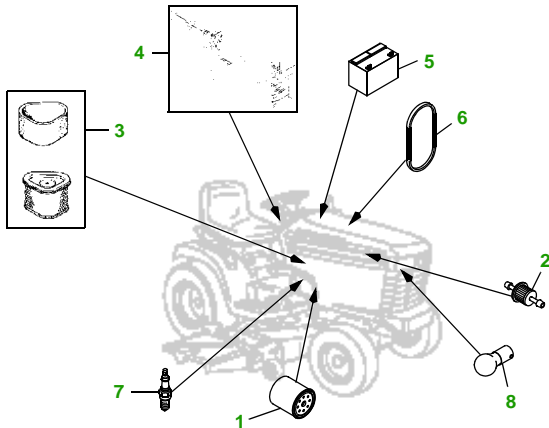

MAINTENANCE REMINDER SHEET

GT225 with 38" Deck

Garden Tractor

Tractor S/N

38" Deck

Deck S/N

Key	Part No.	Description
1	AM125424	ENGINE OIL FILTER
2	AM116304	FUEL FILTER IN-LINE
3	GY20574	AIR FILTER - (ENG. CV15S-41571)
	GY20661	AIR FILTER - (ENG.CV460S-26511)
4	AM131841	KEY
	AM132500	IGNITION SWITCH
5	TY25881	BATTERY (DRY)
6	M127523	BELT - TRACTION DRIVE
7	M78543	SPARK PLUG

Key	Part No.	Description
8	AD2062R	HEADLIGHT BULB
9	M82408	BLADE - LOW LIFT
	AM137324	KIT - SIDE DISCHARGE BLADE - STANDARD
	AM137326	KIT - BAGGING BLADE
	M112991	BLADE - MULCHING
10	M117608	BELT - PRIMARY
11	M82462	BELT - SECONDARY
12	AM133602	KIT - GAGE WHEEL