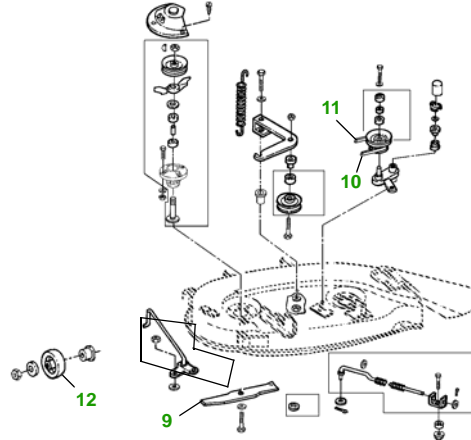

MAINTENANCE REMINDER SHEET

GT225 with 38" Deck

Garden Tractor

Tractor S/N

38" Deck

Deck S/N

Key	Part No.	Description
1	AM125424	ENGINE OIL FILTER
2	AM116304	FUEL FILTER IN-LINE
3	GY20574	AIR FILTER - (ENG. CV15S-41571)
	GY20661	AIR FILTER - (ENG.CV460S-26511)
4	AM131841	KEY
	AM132500	IGNITION SWITCH
5	TY25881	BATTERY (DRY)
6	M127523	BELT - TRACTION DRIVE
7	M78543	SPARK PLUG

Key	Part No.	Description
8	AD2062R	HEADLIGHT BULB
9	M82408	BLADE - LOW LIFT
	AM137324	KIT - SIDE DISCHARGE BLADE - STANDARD
	AM137326	KIT - BAGGING BLADE
	M112991	BLADE - MULCHING
10	M117608	BELT - PRIMARY
11	M82462	BELT - SECONDARY
12	AM133602	KIT - GAGE WHEEL

Service Recommendations

Qty	Part No	Item	Qty or Capacity	Change Interval in Hours
4	AM125424	Oil Filter	1	25/50/100/200
1	TY22076	2 1/2 Gal Turf Gard® 10W30 Engine Oil	1.9 qt	25/50/100/200
2	TY22000	1 Gal Low Vis Hygard	4.6 qt	250
1	AM116304	Fuel Filter	1	200
2	TY6341	JD Multi Purpose SD Polyurea Grease		As Needed

"As Needed" Parts

Qty	Part No	Item
1	GY20574	Air Filter - (Eng. CV15S-41571)
1	GY20661	Air Filter - (Eng. CV460S-26511)
2	M82408	Blade -Low Lift
1	AM137324	Kit - Side Discharge Blade - Standard
1	AM137326	Kit - Bagging Blade
2	M112991	Blade - Mulching
1	M127523	Belt - Traction Drive
1	M117608	Belt - Primary
1	M82462	Belt - Secondary
1	AM131841	Key
1	AM123507	Fuel Cap
1	TY130907	Mower Deck Leveling Gauge
1	TY26183	Grease Gun