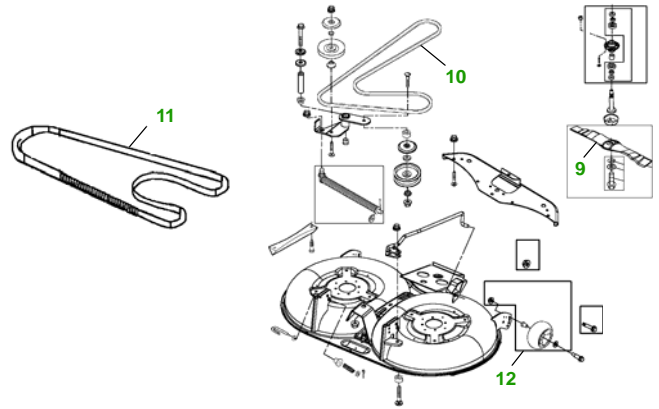

MAINTENANCE REMINDER SHEET

GT225 with 42M Deck

Garden Tractor

Tractor S/N

42" Mulching Deck

Deck S/N

Key	Part No.	Description
1	AM125424	ENGINE OIL FILTER
2	AM116304	FUEL FILTER IN-LINE
3	GY20574	AIR FILTER - (ENG. CV15S-41571)
	GY20661	AIR FILTER - (ENG.CV460S-26511)
4	AM131841	KEY
	AM132500	IGNITION SWITCH
5	TY25881	BATTERY (DRY)
6	M127523	BELT - TRACTION DRIVE
7	M78543	SPARK PLUG

Key	Part No.	Description
8	AD2062R	HEADLIGHT BULB
9	AM130172	BLADE - KIT
10	M140502	BELT - PRIMARY
11	M150717	BELT - SECONDARY
12	AM133602	KIT - GAGE WHEEL

Service Recommendations

Qty	Part No	Item	Qty or Capacity	Change Interval in Hours
4	AM125424	Oil Filter	1	25/50/100/200
1	TY22076	2 1/2 Gal Turf Gard® 10W30 Engine Oil	1.9 qt	25/50/100/200
2	TY22000	1 Gal Low Vis Hygard	4.6 qt	250
1	AM116304	Fuel Filter	1	200
2	TY6341	JD Multi Purpose SD Polyurea Grease		As Needed