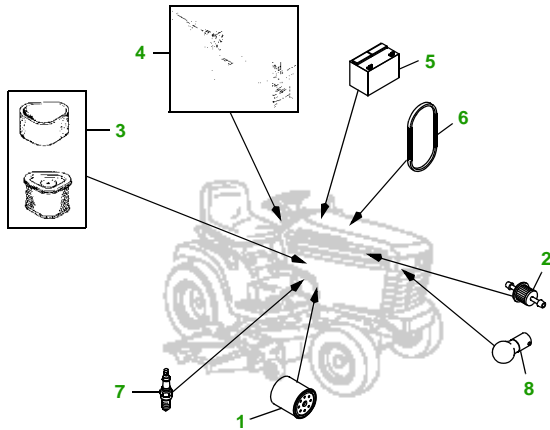

MAINTENANCE REMINDER SHEET

GT225 with 42M Deck

Garden Tractor

Tractor S/N

42" Mulching Deck

Deck S/N

Key	Part No.	Description
1	AM125424	ENGINE OIL FILTER
2	AM116304	FUEL FILTER IN-LINE
3	GY20574	AIR FILTER - (ENG. CV15S-41571)
	GY20661	AIR FILTER - (ENG.CV460S-26511)
4	AM131841	KEY
	AM132500	IGNITION SWITCH
5	TY25881	BATTERY (DRY)
6	M127523	BELT - TRACTION DRIVE
7	M78543	SPARK PLUG

Key	Part No.	Description
8	AD2062R	HEADLIGHT BULB
9	AM130172	BLADE - KIT
10	M140502	BELT - PRIMARY
11	M150717	BELT - SECONDARY
12	AM133602	KIT - GAGE WHEEL

Service Recommendations

Qty	Part No	Item	Qty or Capacity	Change Interval in Hours
4	AM125424	Oil Filter	1	25/50/100/200
1	TY22076	2 1/2 Gal Turf Gard® 10W30 Engine Oil	1.9 qt	25/50/100/200
2	TY22000	1 Gal Low Vis Hygard	4.6 qt	250
1	AM116304	Fuel Filter	1	200
2	TY6341	JD Multi Purpose SD Polyurea Grease		As Needed

"As Needed" Parts

Qty	Part No	Item
1	GY20574	Air Filter - (Eng. CV15S-41571)
1	GY20661	Air Filter - (Eng. CV460S-26511)
1	AM130172	Blade - Kit
1	M127523	Belt - Traction Drive
1	M140502	Belt - Primary
1	M150717	Belt - Secondary
1	AM131841	Key
1	AM123507	Fuel Cap
1	TY130907	Mower Deck Leveling Gauge
1	TY26183	Grease Gun