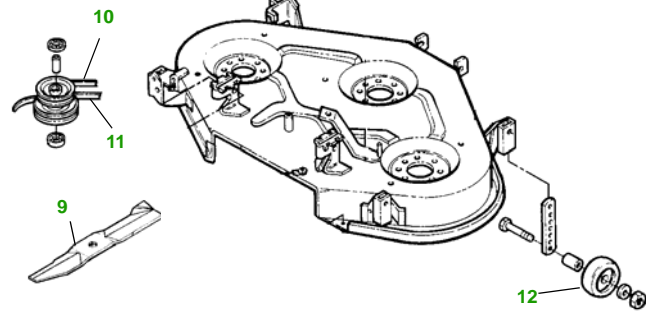

MAINTENANCE REMINDER SHEET

GT225 with 44M Deck

Garden Tractor

Tractor S/N

44" Mulching Deck

Deck S/N

Key	Part No.	Description
1	AM125424	ENGINE OIL FILTER
2	AM116304	FUEL FILTER IN-LINE
3	GY20574	AIR FILTER - (ENG. CV15S-41571)
	GY20661	AIR FILTER - (ENG.CV460S-26511)
4	AM131841	KEY
	AM132500	IGNITION SWITCH
5	TY25881	BATTERY (DRY)
6	M127523	BELT - TRACTION DRIVE
7	M78543	SPARK PLUG

Key	Part No.	Description
8	AD2062R	HEADLIGHT BULB
9	M119798	BLADE - MULCHING (TOP)
	M119799	BLADE - CUTTING (BOTTOM)
10	M119696	BELT - PRIMARY
11	M115776	BELT - SECONDARY
12	AM133602	KIT - GAGE WHEEL

Service Recommendations