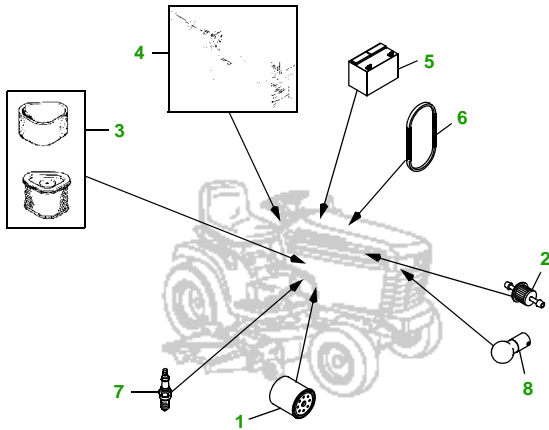

MAINTENANCE REMINDER SHEET

GT225 with 44M Deck

Garden Tractor

Tractor S/N

44" Mulching Deck

Deck S/N

Key	Part No.	Description
1	AM125424	ENGINE OIL FILTER
2	AM116304	FUEL FILTER IN-LINE
3	GY20574	AIR FILTER - (ENG. CV15S-41571)
	GY20661	AIR FILTER - (ENG.CV460S-26511)
4	AM131841	KEY
	AM132500	IGNITION SWITCH
5	TY25881	BATTERY (DRY)
6	M127523	BELT - TRACTION DRIVE
7	M78543	SPARK PLUG

Key	Part No.	Description
8	AD2062R	HEADLIGHT BULB
9	M119798	BLADE - MULCHING (TOP)
	M119799	BLADE - CUTTING (BOTTOM)
10	M119696	BELT - PRIMARY
11	M115776	BELT - SECONDARY
12	AM133602	KIT - GAGE WHEEL

Service Recommendations