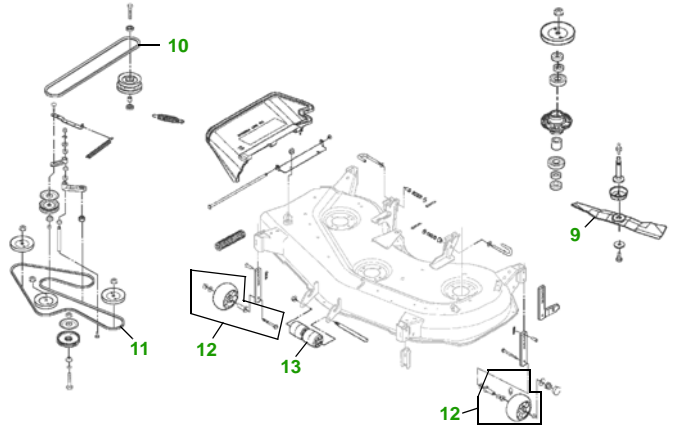

MAINTENANCE REMINDER SHEET

GT225 with 48C Deck

Garden Tractor

Tractor S/N

48" Convertible Deck

Deck S/N

Key	Part No.	Description
1	AM125424	ENGINE OIL FILTER
2	AM116304	FUEL FILTER IN-LINE
3	GY20574	AIR FILTER - (ENG. CV15S-41571)
	GY20661	AIR FILTER - (ENG.CV460S-26511)
4	AM131841	KEY
	AM132500	IGNITION SWITCH
5	TY25881	BATTERY (DRY)
6	M127523	BELT - TRACTION DRIVE

Key	Part No.	Description
7	M78543	SPARK PLUG
8	AD2062R	HEADLIGHT BULB
9	M145476	BLADE
	M127673	BLADE - MULCHING
10	M143019	BELT - PRIMARY
11	M154958	BELT - SECONDARY
12	AM133602	KIT - GAGE WHEEL
13	M113955	ROLLER