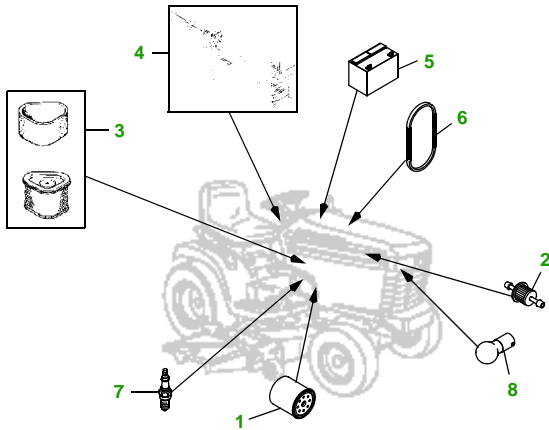

MAINTENANCE REMINDER SHEET

GT225 with 48C Deck

Garden Tractor

Tractor S/N

48" Convertible Deck

Deck S/N

Key	Part No.	Description
1	AM125424	ENGINE OIL FILTER
2	AM116304	FUEL FILTER IN-LINE
3	GY20574	AIR FILTER - (ENG. CV15S-41571)
	GY20661	AIR FILTER - (ENG.CV460S-26511)
4	AM131841	KEY
	AM132500	IGNITION SWITCH
5	TY25881	BATTERY (DRY)
6	M127523	BELT - TRACTION DRIVE

Key	Part No.	Description
7	M78543	SPARK PLUG
8	AD2062R	HEADLIGHT BULB
9	M145476	BLADE
	M127673	BLADE - MULCHING
10	M143019	BELT - PRIMARY
11	M154958	BELT - SECONDARY
12	AM133602	KIT - GAGE WHEEL
13	M113955	ROLLER