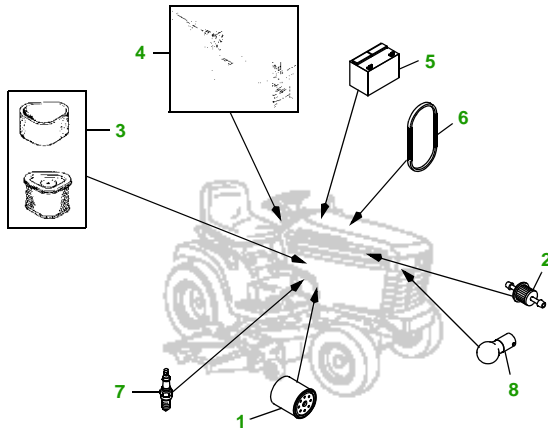

MAINTENANCE REMINDER SHEET

GT225 with 48" Deck

Garden Tractor

Tractor S/N

48" Deck

Deck S/N

Key	Part No.	Description
1	AM125424	ENGINE OIL FILTER
2	AM116304	FUEL FILTER IN-LINE
3	GY20574	AIR FILTER - (ENG. CV15S-41571)
	GY20661	AIR FILTER - (ENG.CV460S-26511)
4	AM131841	KEY
	AM132500	IGNITION SWITCH
5	TY25881	BATTERY (DRY)
6	M127523	BELT - TRACTION DRIVE
7	M78543	SPARK PLUG

Key	Part No.	Description
8	AD2062R	HEADLIGHT BULB
9	M115495	BLADE - STANDARD
	M135589	BLADE - HIGH LIFT
10	M110312	BELT - PRIMARY
11	M154958	BELT - SECONDARY
12	AM133602	KIT - GAGE WHEEL - FRONT
	AM117478	KIT - GAGE WHEEL - REAR
13	M113955	ROLLER - 2.9 INCH
	M114002	ROLLER - 3.9 INCH