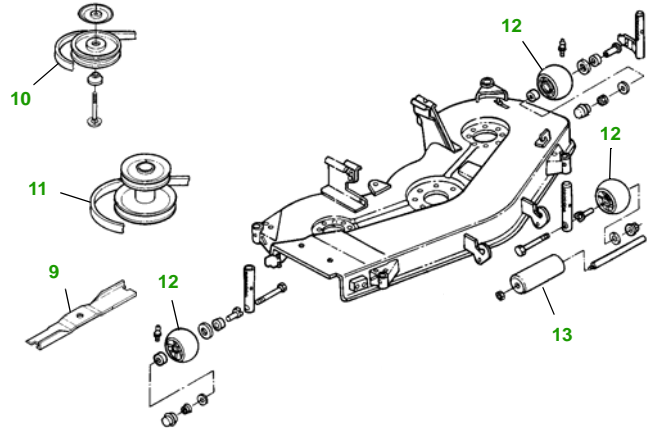

MAINTENANCE REMINDER SHEET

GT225 with 48" Deck

Garden Tractor

Tractor S/N

48" Deck

Deck S/N

Key	Part No.	Description
1	AM125424	ENGINE OIL FILTER
2	AM116304	FUEL FILTER IN-LINE
3	GY20574	AIR FILTER - (ENG. CV15S-41571)
	GY20661	AIR FILTER - (ENG.CV460S-26511)
4	AM131841	KEY
	AM132500	IGNITION SWITCH
5	TY25881	BATTERY (DRY)
6	M127523	BELT - TRACTION DRIVE
7	M78543	SPARK PLUG

Key	Part No.	Description
8	AD2062R	HEADLIGHT BULB
9	M115495	BLADE - STANDARD
	M135589	BLADE - HIGH LIFT
10	M110312	BELT - PRIMARY
11	M154958	BELT - SECONDARY
12	AM133602	KIT - GAGE WHEEL - FRONT
	AM117478	KIT - GAGE WHEEL - REAR
13	M113955	ROLLER - 2.9 INCH
	M114002	ROLLER - 3.9 INCH