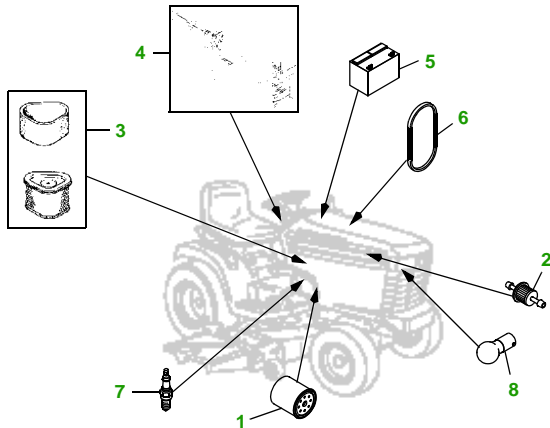

MAINTENANCE REMINDER SHEET

GT225 with 54C Deck

Garden Tractor

Tractor S/N

54" Convertible Deck

Deck S/N

Key	Part No.	Description
1	AM125424	ENGINE OIL FILTER
2	AM116304	FUEL FILTER IN-LINE
3	GY20574	AIR FILTER - (ENG. CV15S-41571)
	GY20661	AIR FILTER - (ENG.CV460S-26511)
4	AM131841	KEY
	AM132500	IGNITION SWITCH
5	TY25881	BATTERY (DRY)
6	M127523	BELT - TRACTION DRIVE
7	M78543	SPARK PLUG

Key	Part No.	Description
8	AD2062R	HEADLIGHT BULB
9	M143520	BLADE - STANDARD
	M145516	BLADE - MULCHING
10	M143019	BELT - PRIMARY
11	M154960	BELT - SECONDARY
12	AM125172	KIT - GAGE WHEEL
13	M113955	ROLLER