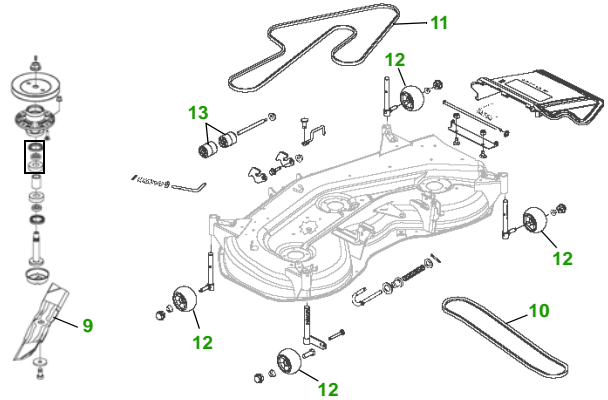

MAINTENANCE REMINDER SHEET

GT225 with 54C Deck

Garden Tractor

Tractor S/N

54" Convertible Deck

Deck S/N

Key	Part No.	Description
1	AM125424	ENGINE OIL FILTER
2	AM116304	FUEL FILTER IN-LINE
3	GY20574	AIR FILTER - (ENG. CV15S-41571)
	GY20661	AIR FILTER - (ENG.CV460S-26511)
4	AM131841	KEY
	AM132500	IGNITION SWITCH
5	TY25881	BATTERY (DRY)
6	M127523	BELT - TRACTION DRIVE
7	M78543	SPARK PLUG

Key	Part No.	Description
8	AD2062R	HEADLIGHT BULB
9	M143520	BLADE - STANDARD
	M145516	BLADE - MULCHING
10	M143019	BELT - PRIMARY
11	M154960	BELT - SECONDARY
12	AM125172	KIT - GAGE WHEEL
13	M113955	ROLLER