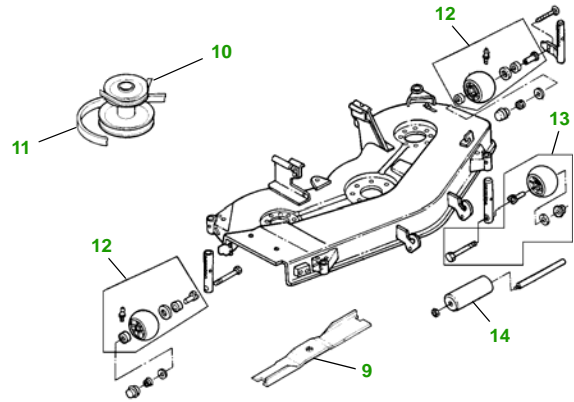

MAINTENANCE REMINDER SHEET

GT225 with 54" Deck

Garden Tractor

Tractor S/N

54" Deck

Deck S/N

Key	Part No.	Description
1	AM125424	ENGINE OIL FILTER
2	AM116304	FUEL FILTER IN-LINE
3	GY20574	AIR FILTER - (ENG. CV15S-41571)
	GY20661	AIR FILTER - (ENG.CV460S-26511)
4	AM131841	KEY
	AM132500	IGNITION SWITCH
5	TY25881	BATTERY (DRY)
6	M127523	BELT - TRACTION DRIVE
7	M78543	SPARK PLUG

Key	Part No.	Description
8	AD2062R	HEADLIGHT BULB
9	M115496	BLADE - STANDARD
	M113518	BLADE - MULCHING
10	M143019	BELT - PRIMARY
11	M118685	BELT - SECONDARY
12	AM125172	KIT - GAGE WHEEL - REAR
13	AM133602	KIT - GAGE WHEEL - FRONT
14	M113955	ROLLER