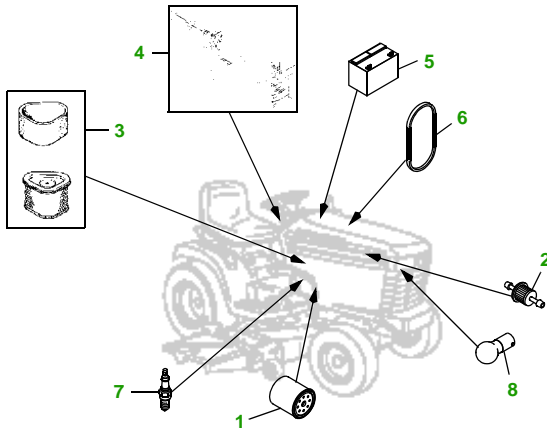

MAINTENANCE REMINDER SHEET

GT225 with 54" Deck

Garden Tractor

Tractor S/N

54" Deck

Deck S/N

Key	Part No.	Description
1	AM125424	ENGINE OIL FILTER
2	AM116304	FUEL FILTER IN-LINE
3	GY20574	AIR FILTER - (ENG. CV15S-41571)
	GY20661	AIR FILTER - (ENG.CV460S-26511)
4	AM131841	KEY
	AM132500	IGNITION SWITCH
5	TY25881	BATTERY (DRY)
6	M127523	BELT - TRACTION DRIVE
7	M78543	SPARK PLUG

Key	Part No.	Description
8	AD2062R	HEADLIGHT BULB
9	M115496	BLADE - STANDARD
	M113518	BLADE - MULCHING
10	M143019	BELT - PRIMARY
11	M118685	BELT - SECONDARY
12	AM125172	KIT - GAGE WHEEL - REAR
13	AM133602	KIT - GAGE WHEEL - FRONT
14	M113955	ROLLER