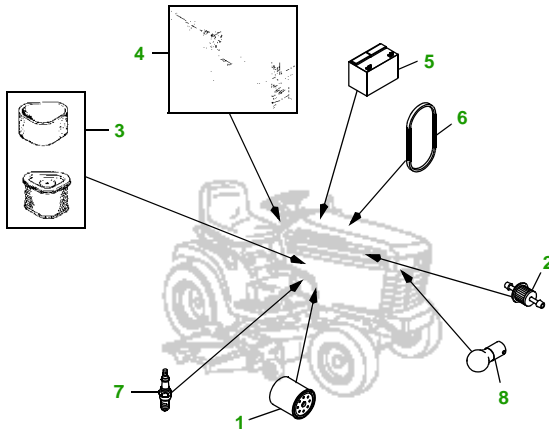

MAINTENANCE REMINDER SHEET

GT235 with 38" Deck

Garden Tractor

Tractor S/N

38" Deck

Deck S/N

Key	Part No.	Description
1	AM125424	ENGINE OIL FILTER (BRIGGS ENG.)
	AM107423	ENGINE OIL FILTER (KAWASAKI ENG.)
2	AM116304	FUEL FILTER IN-LINE
3	LG272490S	AIR FILTER - FOAM (BRIGGS ENG.)
	MIU10955	AIR FILTER - FOAM (KAWASAKI ENG.)
	LG394018JD	AIR FILTER - PAPER (BRIGGS ENG.)
	M137556	AIR FILTER - PAPER (KAWASAKI ENG.)
4	AM131841	KEY
	AM132500	IGNITION SWITCH
5	TY25881	BATTERY (DRY)
6	M127523	BELT - TRACTION DRIVE

Key	Part No.	Description
7	M78543	SPARK PLUG - BRIGGS
	TY6081	SPARK PLUG - KAWASAKI
8	AD2062R	HEADLIGHT BULB
9	M82408	BLADE - LOW LIFT
	AM137324	KIT - SIDE DISCHARGE BLADE - STANDARD
	AM137326	KIT - BAGGING BLADE
	M112991	BLADE - MULCHING
10	M117608	BELT - PRIMARY
	M82462	BELT - SECONDARY
12	AM133602	KIT - GAGE WHEEL