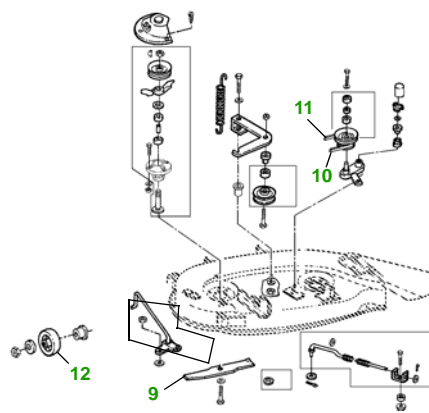

MAINTENANCE REMINDER SHEET

GT235 with 38" Deck

Garden Tractor

Tractor S/N

38" Deck

Deck S/N

Key	Part No.	Description
1	AM125424	ENGINE OIL FILTER (BRIGGS ENG.)
	AM107423	ENGINE OIL FILTER (KAWASAKI ENG.)
2	AM116304	FUEL FILTER IN-LINE
3	LG272490S	AIR FILTER - FOAM (BRIGGS ENG.)
	MIU10955	AIR FILTER - FOAM (KAWASAKI ENG.)
	LG394018JD	AIR FILTER - PAPER (BRIGGS ENG.)
	M137556	AIR FILTER - PAPER (KAWASAKI ENG.)
4	AM131841	KEY
	AM132500	IGNITION SWITCH
5	TY25881	BATTERY (DRY)
6	M127523	BELT - TRACTION DRIVE

Key	Part No.	Description
7	M78543	SPARK PLUG - BRIGGS
	TY6081	SPARK PLUG - KAWASAKI
8	AD2062R	HEADLIGHT BULB
9	M82408	BLADE - LOW LIFT
	AM137324	KIT - SIDE DISCHARGE BLADE - STANDARD
	AM137326	KIT - BAGGING BLADE
	M112991	BLADE - MULCHING
10	M117608	BELT - PRIMARY
	M82462	BELT - SECONDARY
12	AM133602	KIT - GAGE WHEEL

Service Recommendations

"As Needed" Parts

Qty	Part No	Item	Qty or Capacity	Change Interval in Hours
4	AM125424	Oil Filter (Briggs)	1	25/50/100/200
4	AM107423	Oil Filter (Kawasaki)	1	25/50/100/200
1	TY22076	2 1/2 Gal Turf Gard® 10W30 Engine Oil	1.9 qt	25/50/100/200
2	TY22000	1 Gal Low Vis Hygard	4.6 qt	250
1	AM116304	Fuel Filter	1	200
2	TY6341	JD Multi Purpose SD Polyurea Grease		As Needed

Qty	Part No	Item
2	M78543	Spark Plug - Briggs
2	TY6081	Spark Plug - Kawasaki
1	LG272490S	Air Filter - Foam Briggs Eng.
1	LG394018JD	Air Filter - Paper Briggs Eng.
1	MIU10955	Air Filter - Foam Kawasaki Eng.
1	M137556	Air Filter - Paper Kawasaki Eng.
2	M82408	Blade - Low Lift
1	AM137324	Kit - Side Discharge Blade - Standard
1	AM137326	Kit - Bagging Blade
2	M112991	Blade - Mulching
1	M127523	Belt - Traction Drive
1	M117608	Belt - Primary
1	M82462	Belt - Secondary
1	AM131841	Key
1	AM123507	Fuel Cap
1	TY130907	Mower Deck Leveling Gauge
1	TY26183	Grease Gun