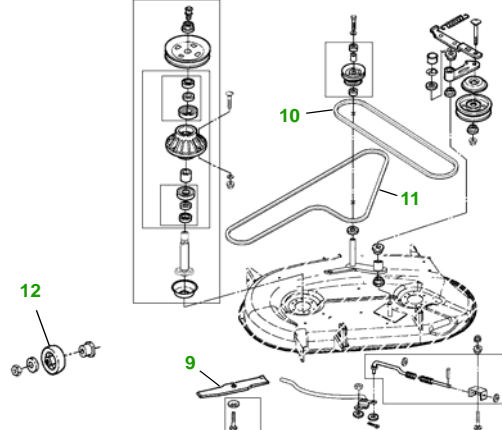

MAINTENANCE REMINDER SHEET

GT235 with 42C Deck

Garden Tractor

Tractor S/N

42" Convertible Deck

Deck S/N

| Key | Part No. | Description |
|-----|------------|------------------------------------|
| 1 | AM125424 | ENGINE OIL FILTER (BRIGGS ENG.) |
| | AM107423 | ENGINE OIL FILTER (KAWASAKI ENG.) |
| 2 | AM116304 | FUEL FILTER IN-LINE |
| 3 | LG272490S | AIR FILTER - FOAM (BRIGGS ENG.) |
| | MIU10955 | AIR FILTER - FOAM (KAWASAKI ENG.) |
| | LG394018JD | AIR FILTER - PAPER (BRIGGS ENG.) |
| | M137556 | AIR FILTER - PAPER (KAWASAKI ENG.) |
| 4 | AM131841 | KEY |
| | AM132500 | IGNITION SWITCH |
| 5 | TY25881 | BATTERY (DRY) |

| Key | Part No. | Description |
|-----|----------|-----------------------|
| 6 | M127523 | BELT - TRACTION DRIVE |
| 7 | M78543 | SPARK PLUG - BRIGGS |
| | TY6081 | SPARK PLUG - KAWASAKI |
| 8 | AD2062R | HEADLIGHT BULB |
| 9 | M139975 | BLADE - MULCHING |
| | M148613 | BLADE - STANDARD |
| | M139977 | BLADE - HIGH LIFT |
| 10 | M143019 | BELT - PRIMARY |
| 11 | M43820 | BELT - SECONDARY |
| 12 | AM133602 | KIT - GAGE WHEEL |