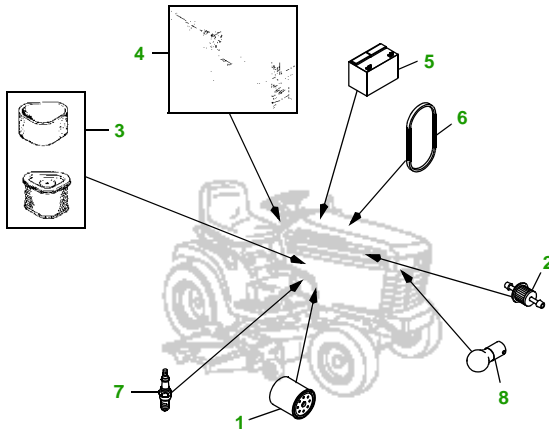

MAINTENANCE REMINDER SHEET

GT235 with 42C Deck

Garden Tractor

Tractor S/N

42" Convertible Deck

Deck S/N

| Key | Part No. | Description |
|-----|------------|------------------------------------|
| 1 | AM125424 | ENGINE OIL FILTER (BRIGGS ENG.) |
| | AM107423 | ENGINE OIL FILTER (KAWASAKI ENG.) |
| 2 | AM116304 | FUEL FILTER IN-LINE |
| 3 | LG272490S | AIR FILTER - FOAM (BRIGGS ENG.) |
| | MIU10955 | AIR FILTER - FOAM (KAWASAKI ENG.) |
| | LG394018JD | AIR FILTER - PAPER (BRIGGS ENG.) |
| | M137556 | AIR FILTER - PAPER (KAWASAKI ENG.) |
| 4 | AM131841 | KEY |
| | AM132500 | IGNITION SWITCH |
| 5 | TY25881 | BATTERY (DRY) |

| Key | Part No. | Description |
|-----|----------|-----------------------|
| 6 | M127523 | BELT - TRACTION DRIVE |
| 7 | M78543 | SPARK PLUG - BRIGGS |
| | TY6081 | SPARK PLUG - KAWASAKI |
| 8 | AD2062R | HEADLIGHT BULB |
| 9 | M139975 | BLADE - MULCHING |
| | M148613 | BLADE - STANDARD |
| | M139977 | BLADE - HIGH LIFT |
| 10 | M143019 | BELT - PRIMARY |
| 11 | M43820 | BELT - SECONDARY |
| 12 | AM133602 | KIT - GAGE WHEEL |