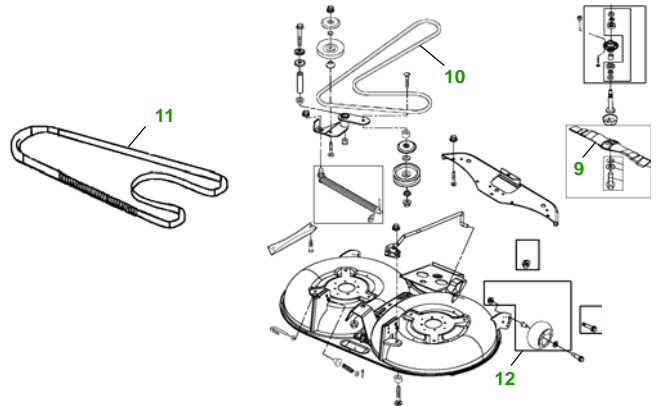

MAINTENANCE REMINDER SHEET

GT235 with 42M Deck

Garden Tractor

Tractor S/N

42" Mulching Deck

Deck S/N

Key	Part No.	Description
1	AM125424	ENGINE OIL FILTER (BRIGGS ENG.)
	AM107423	ENGINE OIL FILTER (KAWASAKI ENG.)
2	AM116304	FUEL FILTER IN-LINE
3	LG272490S	AIR FILTER - FOAM (BRIGGS ENG.)
	MIU10955	AIR FILTER - FOAM (KAWASAKI ENG.)
	LG394018JD	AIR FILTER - PAPER (BRIGGS ENG.)
	M137556	AIR FILTER - PAPER (KAWASAKI ENG.)
4	AM131841	KEY
	AM132500	IGNITION SWITCH

Key	Part No.	Description
5	TY25881	BATTERY (DRY)
6	M127523	BELT - TRACTION DRIVE
7	M78543	SPARK PLUG - BRIGGS
	TY6081	SPARK PLUG - KAWASAKI
8	AD2062R	HEADLIGHT BULB
9	AM130172	BLADE - KIT
10	M140502	BELT - PRIMARY
11	M150717	BELT - SECONDARY
12	AM133602	KIT - GAGE WHEEL