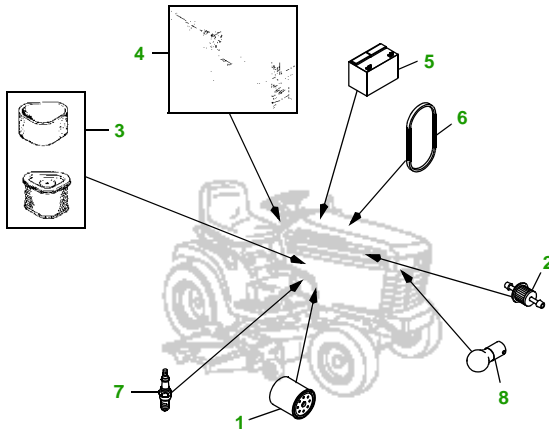

MAINTENANCE REMINDER SHEET

GT235 with 42M Deck

Garden Tractor

Tractor S/N

42" Mulching Deck

Deck S/N

Key	Part No.	Description
1	AM125424	ENGINE OIL FILTER (BRIGGS ENG.)
	AM107423	ENGINE OIL FILTER (KAWASAKI ENG.)
2	AM116304	FUEL FILTER IN-LINE
3	LG272490S	AIR FILTER - FOAM (BRIGGS ENG.)
	MIU10955	AIR FILTER - FOAM (KAWASAKI ENG.)
	LG394018JD	AIR FILTER - PAPER (BRIGGS ENG.)
	M137556	AIR FILTER - PAPER (KAWASAKI ENG.)
4	AM131841	KEY
	AM132500	IGNITION SWITCH

Key	Part No.	Description
5	TY25881	BATTERY (DRY)
6	M127523	BELT - TRACTION DRIVE
7	M78543	SPARK PLUG - BRIGGS
	TY6081	SPARK PLUG - KAWASAKI
8	AD2062R	HEADLIGHT BULB
9	AM130172	BLADE - KIT
10	M140502	BELT - PRIMARY
11	M150717	BELT - SECONDARY
12	AM133602	KIT - GAGE WHEEL