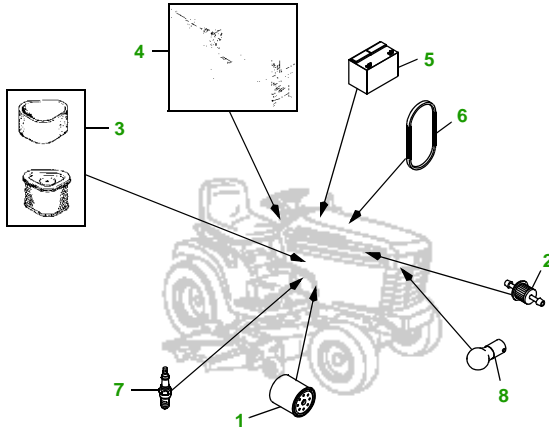

MAINTENANCE REMINDER SHEET

GT235 with 44M Deck

Garden Tractor

Tractor S/N

44" Mulching Deck

Deck S/N

Key	Part No.	Description
1	AM125424	ENGINE OIL FILTER (BRIGGS ENG.)
	AM107423	ENGINE OIL FILTER (KAWASAKI ENG.)
2	AM116304	FUEL FILTER IN-LINE
3	LG272490S	AIR FILTER - FOAM (BRIGGS ENG.)
	MIU10955	AIR FILTER - FOAM (KAWASAKI ENG.)
	LG394018JD	AIR FILTER - PAPER (BRIGGS ENG.)
	M137556	AIR FILTER - PAPER (KAWASAKI ENG.)
4	AM131841	KEY
	AM132500	IGNITION SWITCH
5	TY25881	BATTERY (DRY)

Key	Part No.	Description
6	M127523	BELT - TRACTION DRIVE
7	M78543	SPARK PLUG - BRIGGS
	TY6081	SPARK PLUG - KAWASAKI
8	AD2062R	HEADLIGHT BULB
9	M119798	BLADE - MULCHING (TOP)
	M119799	BLADE - CUTTING (BOTTOM)
10	M119696	BELT - PRIMARY
11	M115776	BELT - SECONDARY
12	AM133602	KIT - GAGE WHEEL