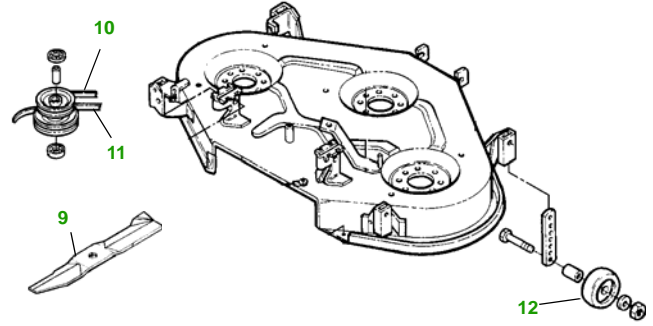

MAINTENANCE REMINDER SHEET

GT235 with 44M Deck

Garden Tractor

Tractor S/N

44" Mulching Deck

Deck S/N

Key	Part No.	Description
1	AM125424	ENGINE OIL FILTER (BRIGGS ENG.)
	AM107423	ENGINE OIL FILTER (KAWASAKI ENG.)
2	AM116304	FUEL FILTER IN-LINE
3	LG272490S	AIR FILTER - FOAM (BRIGGS ENG.)
	MIU10955	AIR FILTER - FOAM (KAWASAKI ENG.)
	LG394018JD	AIR FILTER - PAPER (BRIGGS ENG.)
	M137556	AIR FILTER - PAPER (KAWASAKI ENG.)
4	AM131841	KEY
	AM132500	IGNITION SWITCH
5	TY25881	BATTERY (DRY)

Key	Part No.	Description
6	M127523	BELT - TRACTION DRIVE
7	M78543	SPARK PLUG - BRIGGS
	TY6081	SPARK PLUG - KAWASAKI
8	AD2062R	HEADLIGHT BULB
9	M119798	BLADE - MULCHING (TOP)
	M119799	BLADE - CUTTING (BOTTOM)
10	M119696	BELT - PRIMARY
11	M115776	BELT - SECONDARY
12	AM133602	KIT - GAGE WHEEL