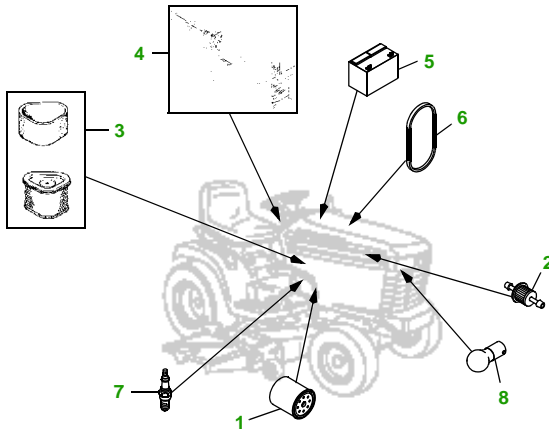

MAINTENANCE REMINDER SHEET

GT235 with 48C Deck

Garden Tractor

Tractor S/N

48" Convertible Deck

Deck S/N

Key	Part No.	Description
1	AM125424	ENGINE OIL FILTER (BRIGGS ENG.)
	AM107423	ENGINE OIL FILTER (KAWASAKI ENG.)
2	AM116304	FUEL FILTER IN-LINE
3	LG272490S	AIR FILTER - FOAM (BRIGGS ENG.)
	MIU10955	AIR FILTER - FOAM (KAWASAKI ENG.)
	LG394018JD	AIR FILTER - PAPER (BRIGGS ENG.)
	M137556	AIR FILTER - PAPER (KAWASAKI ENG.)
4	AM131841	KEY
	AM132500	IGNITION SWITCH
5	TY25881	BATTERY (DRY)

Key	Part No.	Description
6	M127523	BELT - TRACTION DRIVE
7	M78543	SPARK PLUG - BRIGGS
	TY6081	SPARK PLUG - KAWASAKI
8	AD2062R	HEADLIGHT BULB
9	M145476	BLADE
	M127673	BLADE - MULCHING
10	M143019	BELT - PRIMARY
11	M154958	BELT - SECONDARY
12	AM125172	KIT - GAGE WHEEL
13	M113955	ROLLER