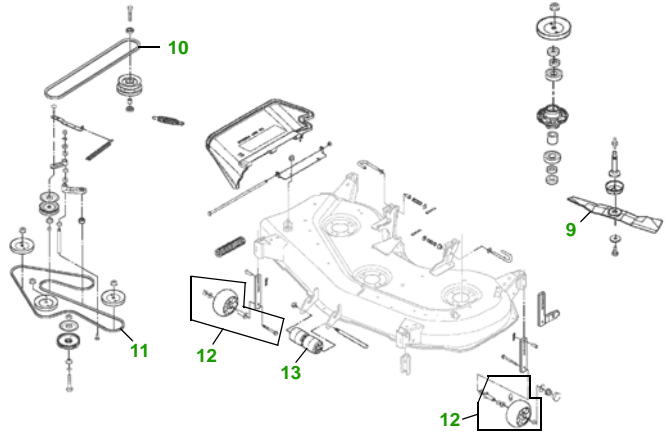

MAINTENANCE REMINDER SHEET

GT235 with 48C Deck

Garden Tractor

Tractor S/N

48" Convertible Deck

Deck S/N

Key	Part No.	Description
1	AM125424	ENGINE OIL FILTER (BRIGGS ENG.)
	AM107423	ENGINE OIL FILTER (KAWASAKI ENG.)
2	AM116304	FUEL FILTER IN-LINE
3	LG272490S	AIR FILTER - FOAM (BRIGGS ENG.)
	MIU10955	AIR FILTER - FOAM (KAWASAKI ENG.)
	LG394018JD	AIR FILTER - PAPER (BRIGGS ENG.)
	M137556	AIR FILTER - PAPER (KAWASAKI ENG.)
4	AM131841	KEY
	AM132500	IGNITION SWITCH
5	TY25881	BATTERY (DRY)

Key	Part No.	Description
6	M127523	BELT - TRACTION DRIVE
7	M78543	SPARK PLUG - BRIGGS
	TY6081	SPARK PLUG - KAWASAKI
8	AD2062R	HEADLIGHT BULB
9	M145476	BLADE
	M127673	BLADE - MULCHING
10	M143019	BELT - PRIMARY
11	M154958	BELT - SECONDARY
12	AM125172	KIT - GAGE WHEEL
13	M113955	ROLLER