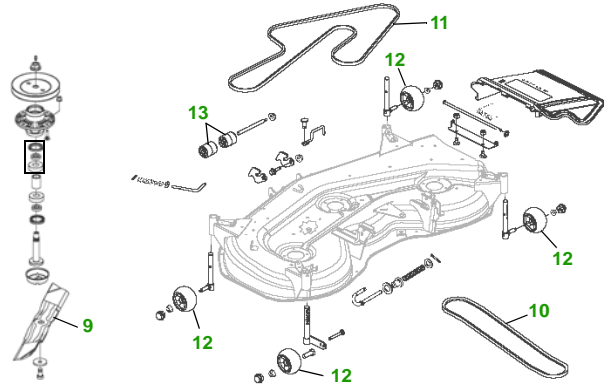

MAINTENANCE REMINDER SHEET

GT235 with 54C Deck

Garden Tractor

Tractor S/N

54" Convertible Deck

Deck S/N

Key	Part No.	Description
1	AM125424	ENGINE OIL FILTER (BRIGGS ENG.)
	AM107423	ENGINE OIL FILTER (KAWASAKI ENG.)
2	AM116304	FUEL FILTER IN-LINE
3	LG272490S	AIR FILTER - FOAM (BRIGGS ENG.)
	MIU10955	AIR FILTER - FOAM (KAWASAKI ENG.)
	LG394018JD	AIR FILTER - PAPER (BRIGGS ENG.)
	M137556	AIR FILTER - PAPER (KAWASAKI ENG.)
4	AM131841	KEY
	AM132500	IGNITION SWITCH
5	TY25881	BATTERY (DRY)

Key	Part No.	Description
6	M127523	BELT - TRACTION DRIVE
7	M78543	SPARK PLUG - BRIGGS
	TY6081	SPARK PLUG - KAWASAKI
8	AD2062R	HEADLIGHT BULB
9	M143520	BLADE - STANDARD
	M145516	BLADE - MULCHING
10	M143019	BELT - PRIMARY
11	M154960	BELT - SECONDARY
12	AM125172	KIT - GAGE WHEEL
13	M113955	ROLLER