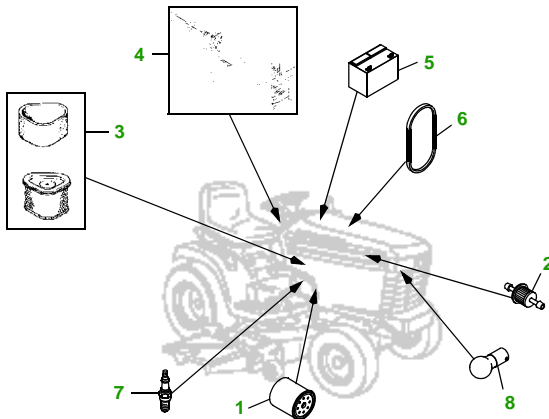

MAINTENANCE REMINDER SHEET

GT235 with 54C Deck

Garden Tractor

Tractor S/N

54" Convertible Deck

Deck S/N

Key	Part No.	Description
1	AM125424	ENGINE OIL FILTER (BRIGGS ENG.)
	AM107423	ENGINE OIL FILTER (KAWASAKI ENG.)
2	AM116304	FUEL FILTER IN-LINE
3	LG272490S	AIR FILTER - FOAM (BRIGGS ENG.)
	MIU10955	AIR FILTER - FOAM (KAWASAKI ENG.)
	LG394018JD	AIR FILTER - PAPER (BRIGGS ENG.)
	M137556	AIR FILTER - PAPER (KAWASAKI ENG.)
4	AM131841	KEY
	AM132500	IGNITION SWITCH
5	TY25881	BATTERY (DRY)

Key	Part No.	Description
6	M127523	BELT - TRACTION DRIVE
7	M78543	SPARK PLUG - BRIGGS
	TY6081	SPARK PLUG - KAWASAKI
8	AD2062R	HEADLIGHT BULB
9	M143520	BLADE - STANDARD
	M145516	BLADE - MULCHING
10	M143019	BELT - PRIMARY
11	M154960	BELT - SECONDARY
12	AM125172	KIT - GAGE WHEEL
13	M113955	ROLLER