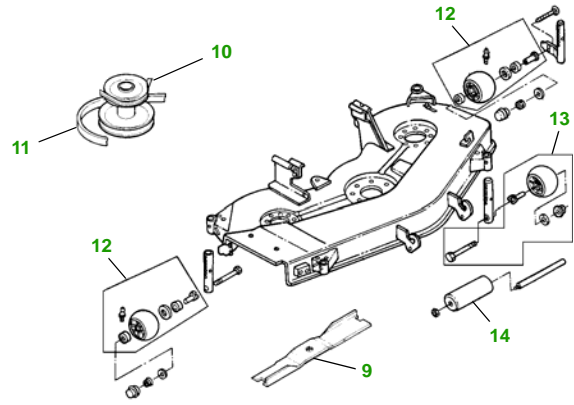

MAINTENANCE REMINDER SHEET

GT235 with 54 Deck

Garden Tractor

Tractor S/N

54" Deck

Deck S/N

| Key | Part No. | Description |
|-----|------------|------------------------------------|
| 1 | AM125424 | ENGINE OIL FILTER (BRIGGS ENG.) |
| | AM107423 | ENGINE OIL FILTER (KAWASAKI ENG.) |
| 2 | AM116304 | FUEL FILTER IN-LINE |
| 3 | LG272490S | AIR FILTER - FOAM (BRIGGS ENG.) |
| | MIU10955 | AIR FILTER - FOAM (KAWASAKI ENG.) |
| | LG394018JD | AIR FILTER - PAPER (BRIGGS ENG.) |
| | M137556 | AIR FILTER - PAPER (KAWASAKI ENG.) |
| 4 | AM131841 | KEY |
| | AM132500 | IGNITION SWITCH |
| 5 | TY25881 | BATTERY (DRY) |
| 6 | M127523 | BELT - TRACTION DRIVE |

| Key | Part No. | Description |
|-----|----------|--------------------------|
| 7 | M78543 | SPARK PLUG - BRIGGS |
| | TY6081 | SPARK PLUG - KAWASAKI |
| 8 | AD2062R | HEADLIGHT BULB |
| 9 | M115496 | BLADE - STANDARD |
| | M113518 | BLADE - MULCHING |
| 10 | M143019 | BELT - PRIMARY |
| 11 | M118685 | BELT - SECONDARY |
| 12 | AM125172 | KIT - GAGE WHEEL - REAR |
| 13 | AM133602 | KIT - GAGE WHEEL - FRONT |
| 14 | M113955 | ROLLER |