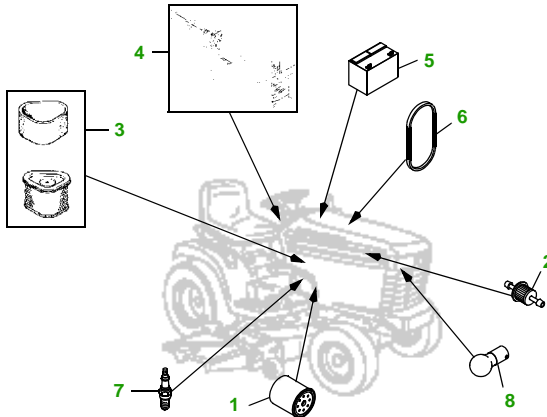

MAINTENANCE REMINDER SHEET

GT235 with 54 Deck

Garden Tractor

Tractor S/N

54" Deck

Deck S/N

| Key | Part No. | Description |
|-----|------------|------------------------------------|
| 1 | AM125424 | ENGINE OIL FILTER (BRIGGS ENG.) |
| | AM107423 | ENGINE OIL FILTER (KAWASAKI ENG.) |
| 2 | AM116304 | FUEL FILTER IN-LINE |
| 3 | LG272490S | AIR FILTER - FOAM (BRIGGS ENG.) |
| | MIU10955 | AIR FILTER - FOAM (KAWASAKI ENG.) |
| | LG394018JD | AIR FILTER - PAPER (BRIGGS ENG.) |
| | M137556 | AIR FILTER - PAPER (KAWASAKI ENG.) |
| 4 | AM131841 | KEY |
| | AM132500 | IGNITION SWITCH |
| 5 | TY25881 | BATTERY (DRY) |
| 6 | M127523 | BELT - TRACTION DRIVE |

| Key | Part No. | Description |
|-----|----------|--------------------------|
| 7 | M78543 | SPARK PLUG - BRIGGS |
| | TY6081 | SPARK PLUG - KAWASAKI |
| 8 | AD2062R | HEADLIGHT BULB |
| 9 | M115496 | BLADE - STANDARD |
| | M113518 | BLADE - MULCHING |
| 10 | M143019 | BELT - PRIMARY |
| 11 | M118685 | BELT - SECONDARY |
| 12 | AM125172 | KIT - GAGE WHEEL - REAR |
| 13 | AM133602 | KIT - GAGE WHEEL - FRONT |
| 14 | M113955 | ROLLER |