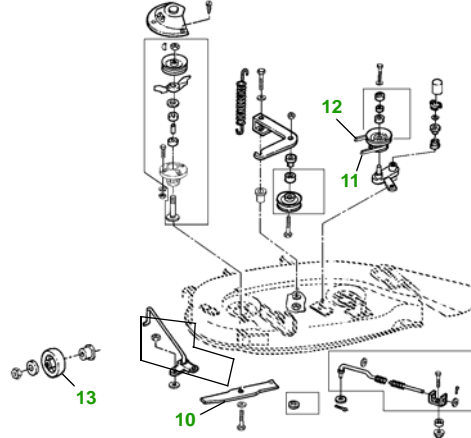

MAINTENANCE REMINDER SHEET

GT242 with 38" Deck

Garden Tractor

38" Deck

Tractor S/N

Deck S/N

Key	Part No.	Description
1	AM107423	ENGINE OIL FILTER
2	AM116304	FUEL FILTER IN-LINE
3	M74285	FOAM AIR FILTER ELEMENT
	M97211	PAPER AIR FILTER ELEMENT
4	AM131841	KEY
	AM119237	IGNITION MODULE
5	TY25878	BATTERY (DRY)
6	M114763	BELT - TRACTION DRIVE
7	M802138	SPARK PLUG

Key	Part No.	Description
8	AM106153	HEADLIGHT BULB
9	AM109206	FUEL SHUTOFF SOLENOID
10	M82408	BLADE - LOW LIFT
	AM137324	KIT - SIDE DISCHARGE BLADE - STANDARD
	AM137326	KIT - BAGGING BLADE
11	M117608	BELT - PRIMARY
12	M82462	BELT - SECONDARY
13	AM133602	KIT - GAGE WHEEL

Qty	Part No	Item
1	M802138	Spark Plug
1	M74285	Air Filter - Foam
1	M97211	Air Filter - Paper
2	M82408	Blade - Low Lift
1	AM137324	Kit - Side Discharge Blade - Standard
1	AM137326	Kit - Bagging Blade
1	M114763	Belt - Traction Drive
1	M117608	Belt - Primary
1	M82462	Belt - Secondary
1	AM131841	Key
1	AM115497	Fuel Cap
1	TY130907	Mower Deck Leveling Gauge
1	TY26183	Grease Gun