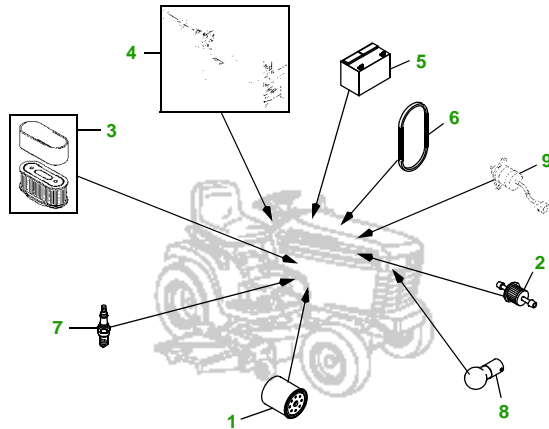

MAINTENANCE REMINDER SHEET

GT242 with 38" Deck

Garden Tractor

38" Deck

Tractor S/N

Deck S/N

Key	Part No.	Description
1	AM107423	ENGINE OIL FILTER
2	AM116304	FUEL FILTER IN-LINE
3	M74285	FOAM AIR FILTER ELEMENT
	M97211	PAPER AIR FILTER ELEMENT
4	AM131841	KEY
	AM119237	IGNITION MODULE
5	TY25878	BATTERY (DRY)
6	M114763	BELT - TRACTION DRIVE
7	M802138	SPARK PLUG

Key	Part No.	Description
8	AM106153	HEADLIGHT BULB
9	AM109206	FUEL SHUTOFF SOLENOID
10	M82408	BLADE - LOW LIFT
	AM137324	KIT - SIDE DISCHARGE BLADE - STANDARD
	AM137326	KIT - BAGGING BLADE
11	M117608	BELT - PRIMARY
12	M82462	BELT - SECONDARY
13	AM133602	KIT - GAGE WHEEL