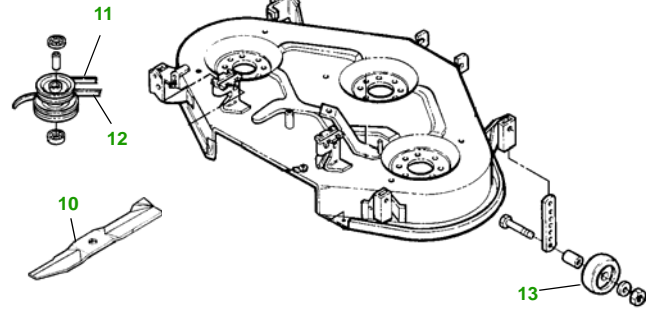

MAINTENANCE REMINDER SHEET

GT242 with 44M Deck

Garden Tractor

Tractor S/N

44" Mulching Deck

Deck S/N

Key	Part No.	Description
1	AM107423	ENGINE OIL FILTER
2	AM116304	FUEL FILTER IN-LINE
3	M74285	FOAM AIR FILTER ELEMENT
	M97211	PAPER AIR FILTER ELEMENT
4	AM131841	KEY
	AM119237	IGNITION MODULE
5	TY25878	BATTERY (DRY)
6	M114763	BELT - TRACTION DRIVE
7	M802138	SPARK PLUG

Key	Part No.	Description
8	AM106153	HEADLIGHT BULB
9	AM109206	FUEL SHUTOFF SOLENOID
10	M119798	BLADE - MULCHING (TOP)
	M119799	BLADE - MULCHING (BOTTOM)
11	M77988	BELT - PRIMARY
12	M115776	BELT - SECONDARY
13	AM133602	KIT - GAGE WHEEL