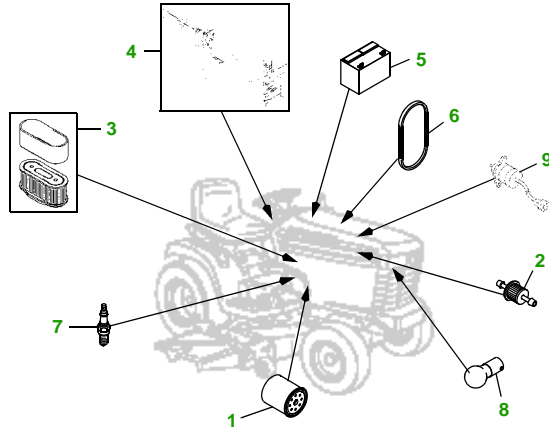

MAINTENANCE REMINDER SHEET

GT242 with 44M Deck

Garden Tractor

Tractor S/N

44" Mulching Deck

Deck S/N

Key	Part No.	Description
1	AM107423	ENGINE OIL FILTER
2	AM116304	FUEL FILTER IN-LINE
3	M74285	FOAM AIR FILTER ELEMENT
	M97211	PAPER AIR FILTER ELEMENT
4	AM131841	KEY
	AM119237	IGNITION MODULE
5	TY25878	BATTERY (DRY)
6	M114763	BELT - TRACTION DRIVE
7	M802138	SPARK PLUG

Key	Part No.	Description
8	AM106153	HEADLIGHT BULB
9	AM109206	FUEL SHUTOFF SOLENOID
10	M119798	BLADE - MULCHING (TOP)
	M119799	BLADE - MULCHING (BOTTOM)
11	M77988	BELT - PRIMARY
12	M115776	BELT - SECONDARY
13	AM133602	KIT - GAGE WHEEL